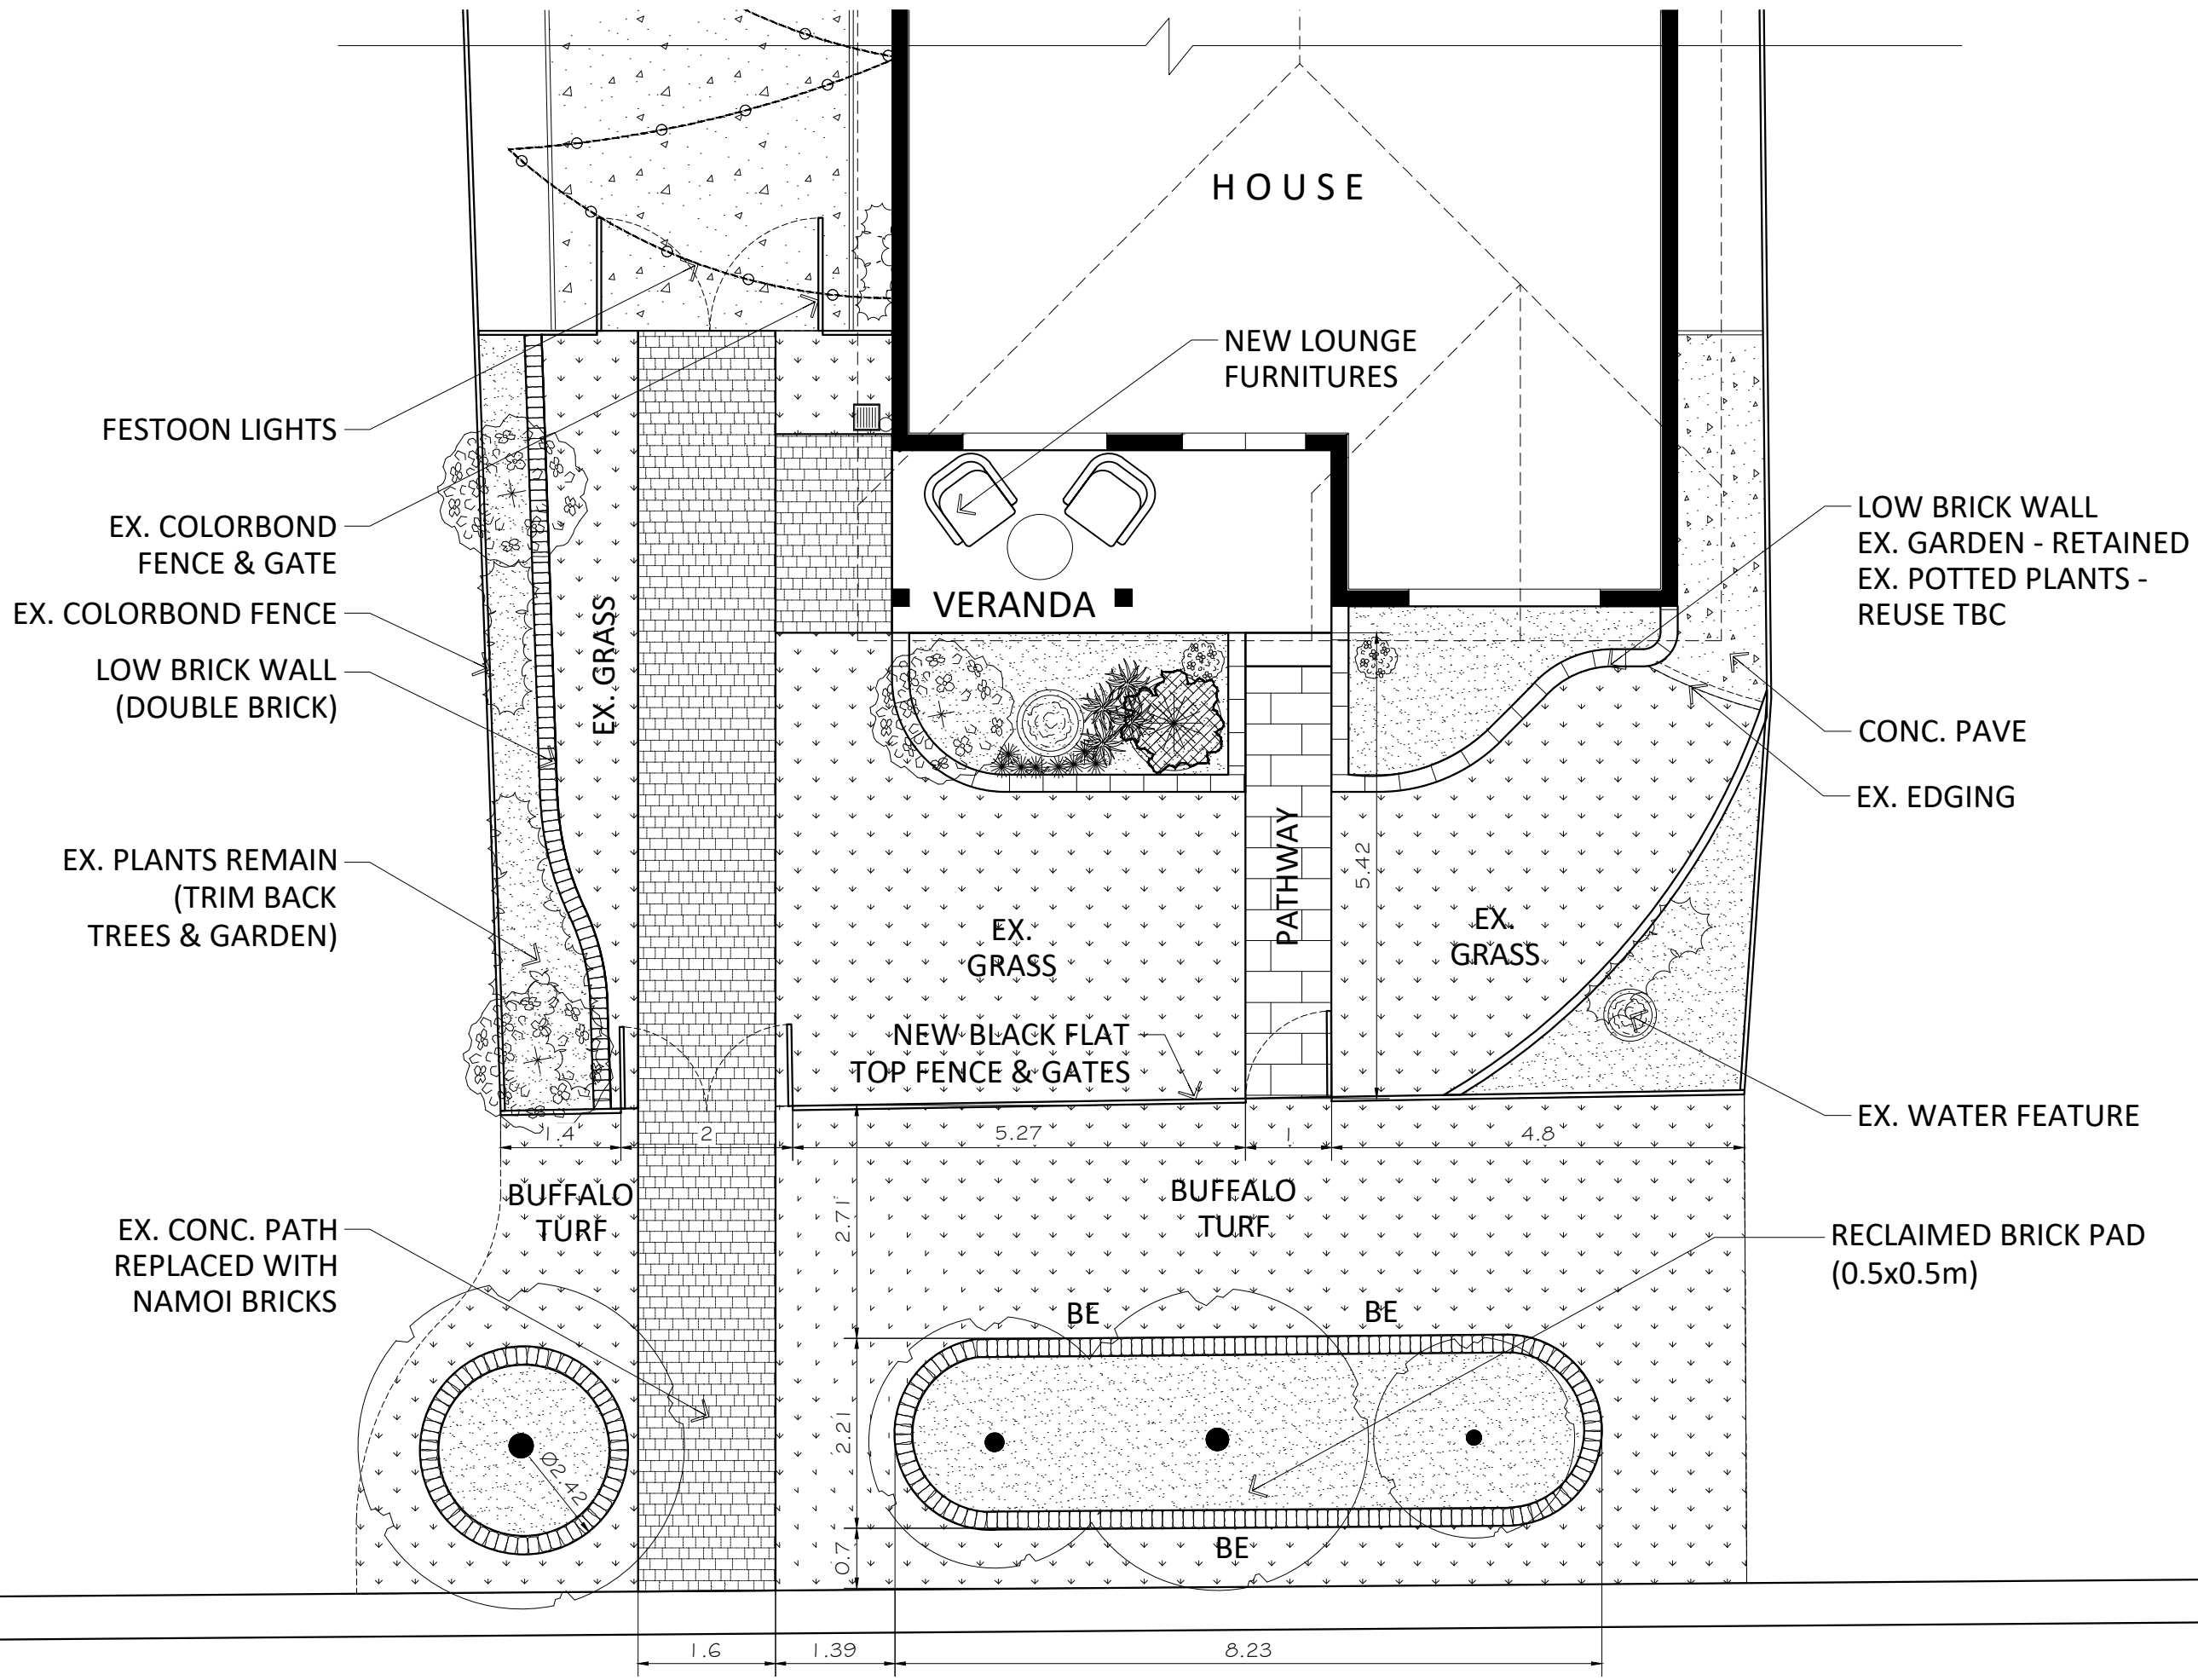

MATERIALS LIST & SPECIFICATIONS

FURNITURES

PLANTATION OUTDOOR WICKER LOUNGE ARM CHAIR

Material: Powder Coated
1.7mm thick Aluminium frame
Dimension:
1 Seater- L74 X D84 X H84cm
Quantity: 02

KONA ROUND PATIO COFFEE TABLE

Dimension: 660 DIA X 300mmH
Materials: Cement
Colour: White
Quantity: 01

FEATURES

FEATURE WATER BOWL

Material: mild steel
(Heavy duty 3.5mm steel bowl)
Bowl height: 19cm
Quantity: 01

RECLAIMED BRICKS

Weight per Brick: 3.5-3.7kg
Dimensions: 110W X 230L X 76Hmm

Big Red

Best Season: Summer
Position: Full Sun, Part Shade
Quantity: 02`

Anthony Parker

Best Season: Summer and Winter
Position: Full sun
Quantity: 16

SOCIETY GARLIC

Best Season: Spring
Position: Full sun, part Shade
Quantity: 09

Dichondra Silver Falls

Best Season: Spring & Summer
Position: Shade, Part shade
Quantity: 07

VERSION	
A	24 NOV 23
B	
C	

FRONT YARD DESIGN

DRAWING TITLE:

PROPOSED LANDSCAPE DESIGN

SHEET NO:

004