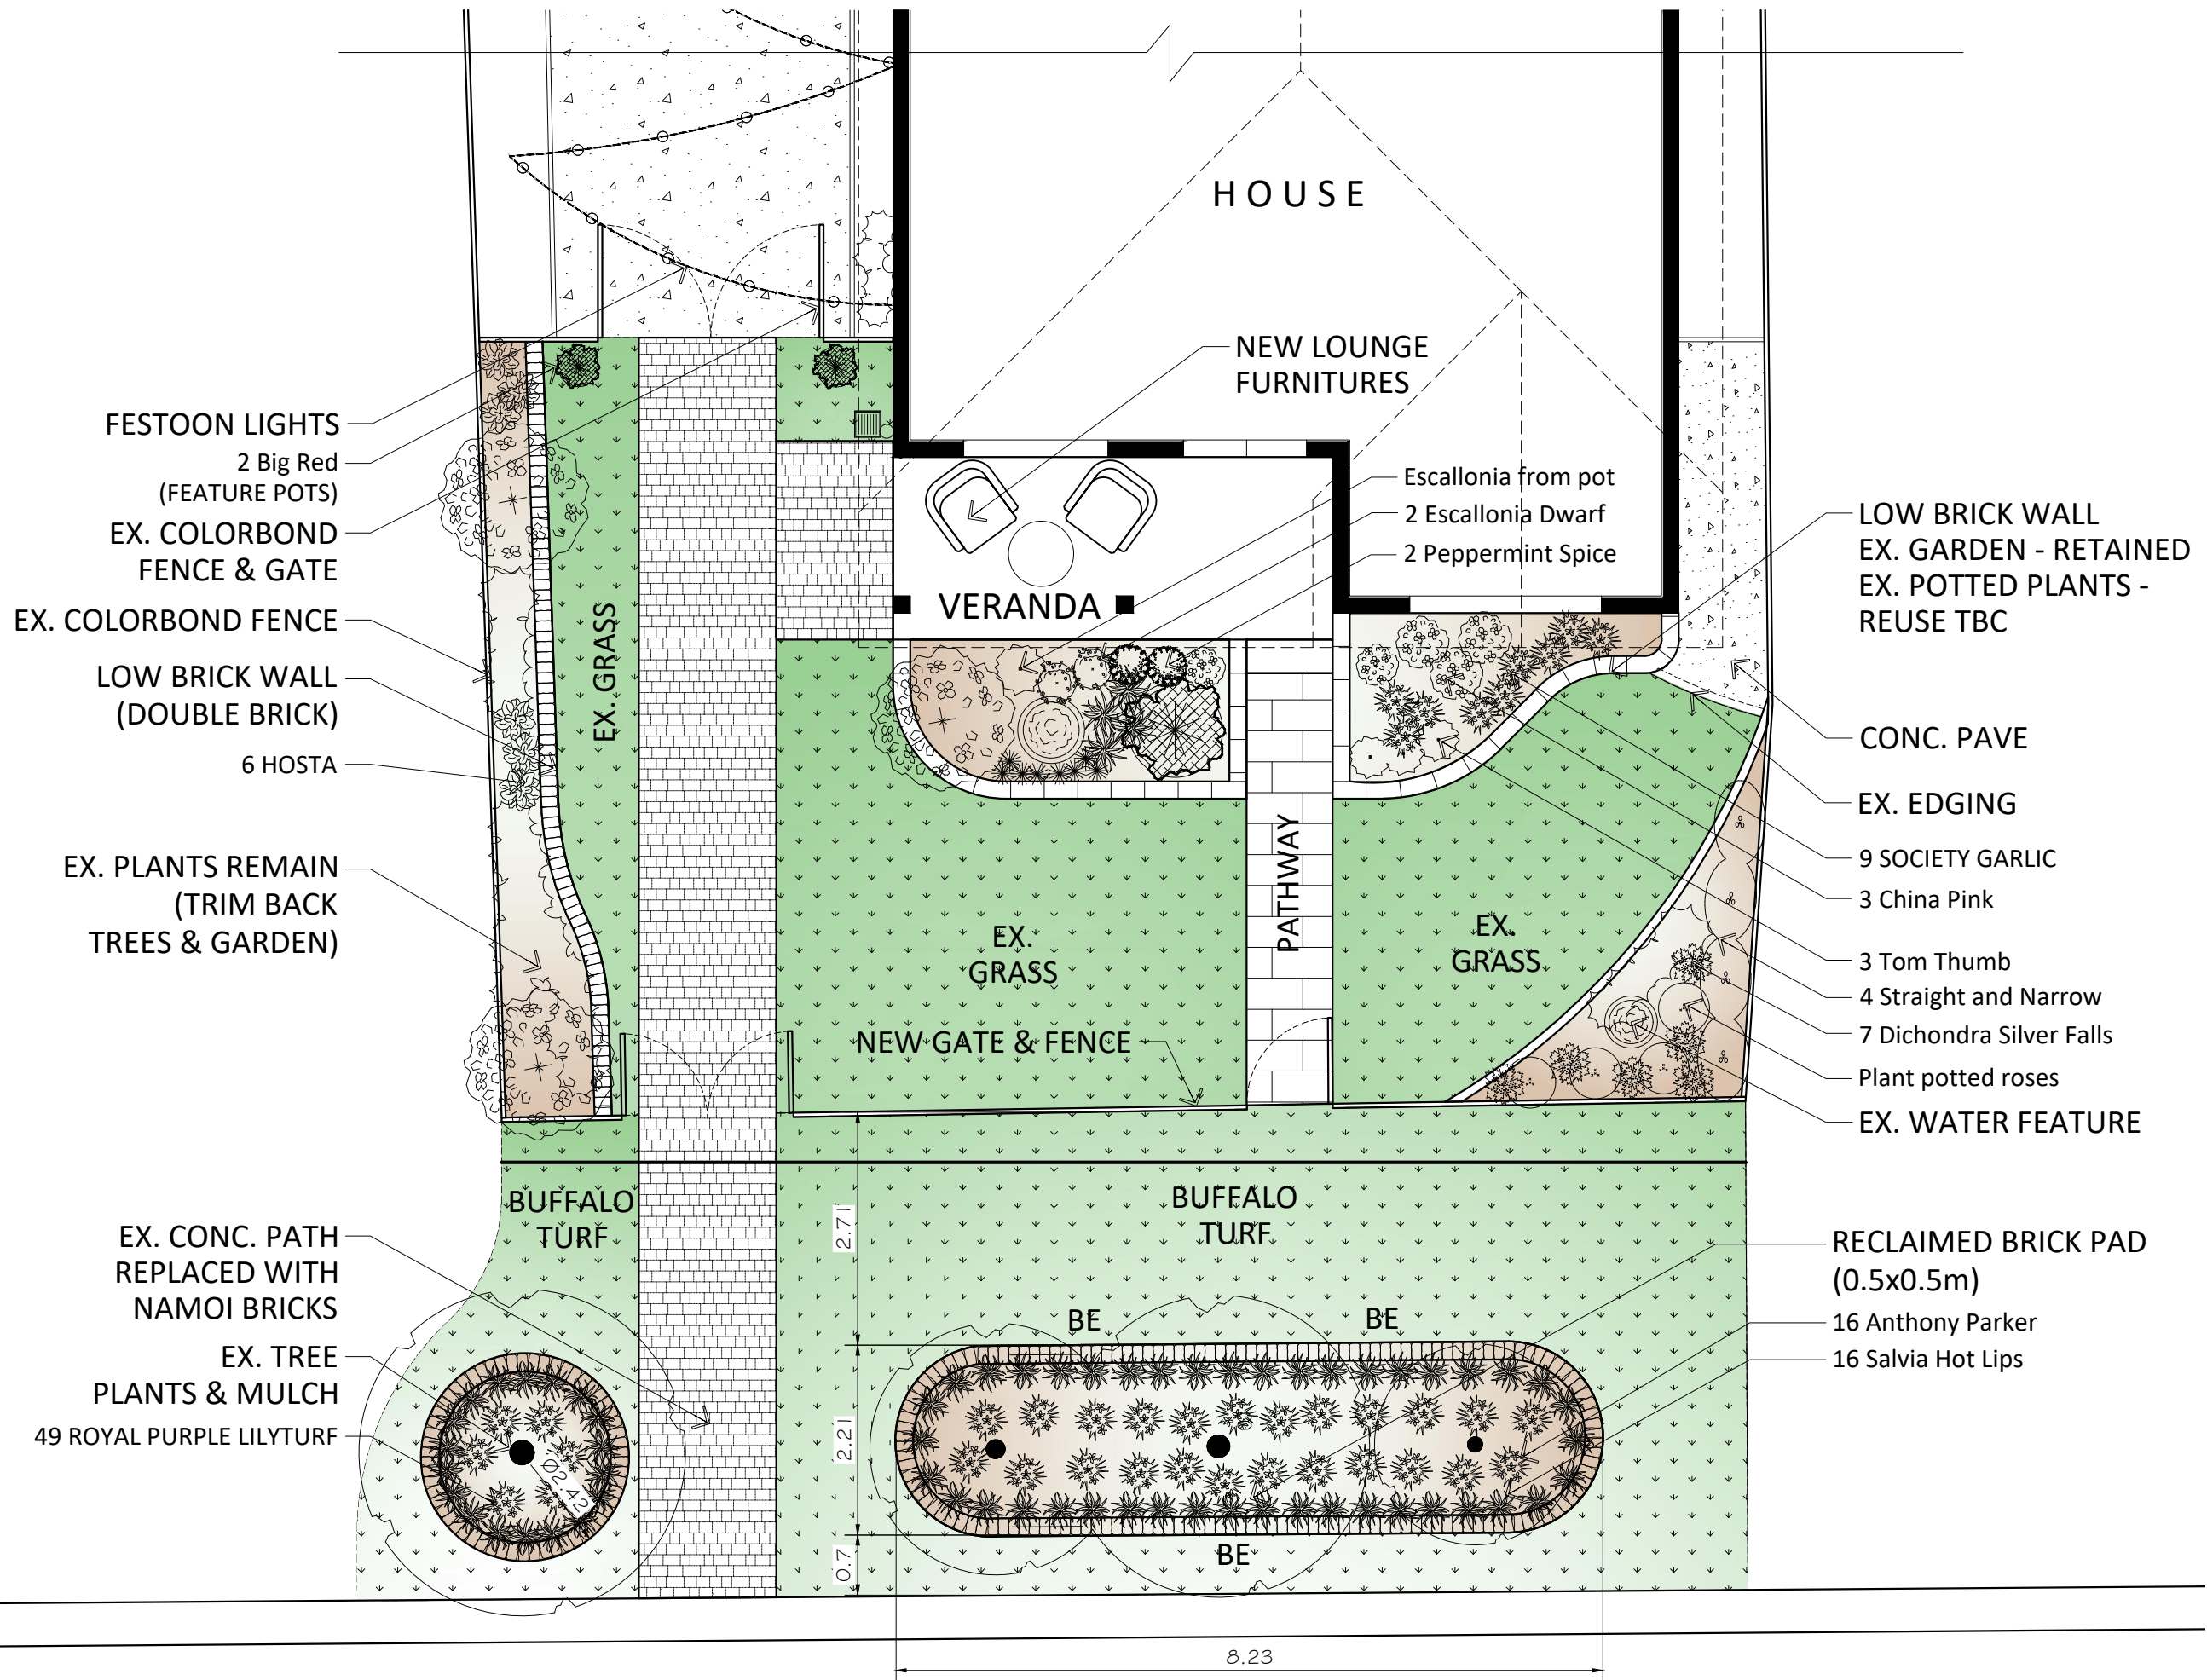

Big Red

Best Season: Summer
Position: Full Sun, Part Shade
Quantity: 02`

Anthony Parker

Best Season: Summer and Winter
Position: Full sun
Quantity: 16

SOCIETY GARLIC

Best Season: Spring
Position: Full sun, part Shade
Quantity: 09

Dichondra Silver Falls

Best Season: Spring & Summer
Position: Shade, Part shade
Quantity: 07

VERSION	
A	24 NOV 23
B	
C	

FRONT YARD DESIGN

DRAWING TITLE:

PROPOSED LANDSCAPE DESIGN

SHEET NO:

004

NORTH SIGN:

VERSION	
A	24 NOV 23
B	
C	

FRONT YARD DESIGN

DRAWING TITLE:
PLANTING PLAN

SHEET NO:
005
SHEET SIZE:
A3
SCALE:
1:75
DATE:
24 NOV 23
DESIGNER:
I.J.L
NORTH SIGN:

- FESTOON LIGHTS
- 2 Big Red (FEATURE POTS)
- EX. COLORBOND FENCE & GATE
- EX. COLORBOND FENCE
- LOW BRICK WALL (DOUBLE BRICK)
- 6 HOSTA
- EX. PLANTS REMAIN (TRIM BACK TREES & GARDEN)
- EX. CONC. PATH REPLACED WITH NAMOI BRICKS
- EX. TREE PLANTS & MULCH
- 49 ROYAL PURPLE LILYTURF

- NEW LOUNGE FURNITURES
- Escallonia from pot
- 2 Escallonia Dwarf
- 2 Peppermint Spice

- LOW BRICK WALL EX. GARDEN - RETAINED
- EX. POTTED PLANTS - REUSE TBC
- CONC. PAVE
- EX. EDGING
- 9 SOCIETY GARLIC
- 3 China Pink
- 3 Tom Thumb
- 4 Straight and Narrow
- 7 Dichondra Silver Falls
- Plant potted roses
- EX. WATER FEATURE
- RECLAIMED BRICK PAD (0.5x0.5m)
- 16 Anthony Parker
- 16 Salvia Hot Lips