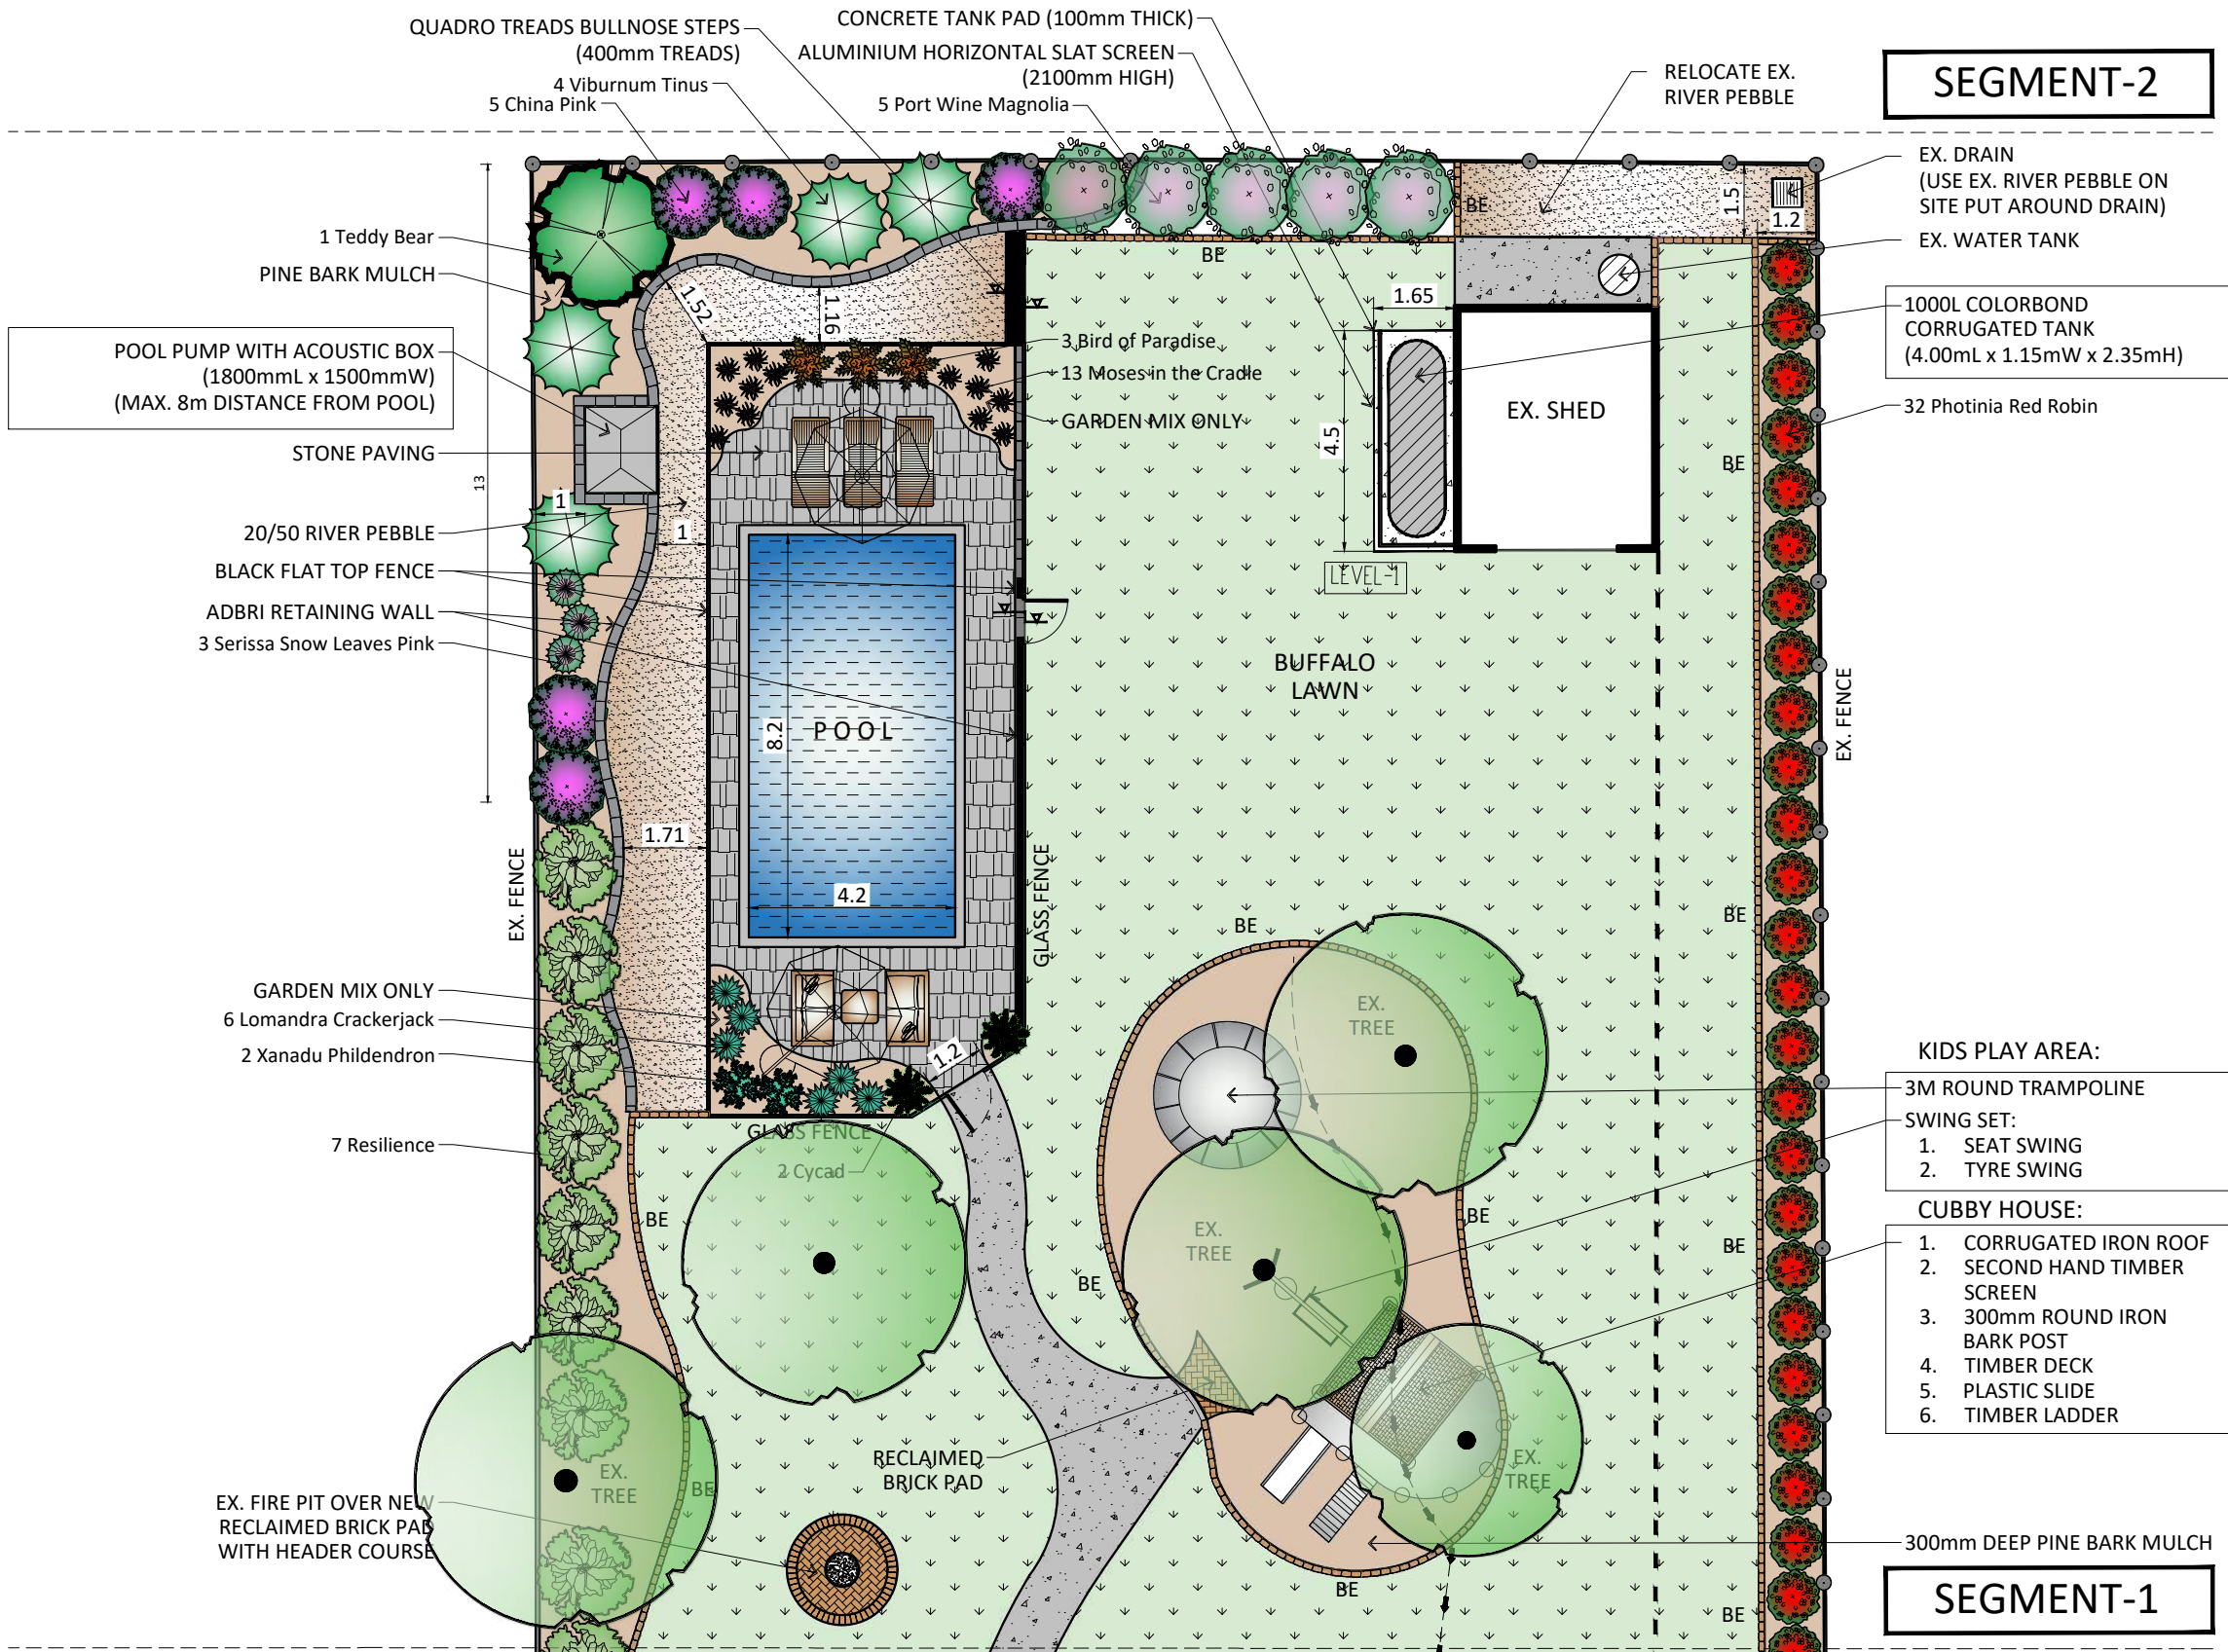

VERSION	
A	09 DEC 23
B	
C	

BACKYARD DESIGN

DRAWING TITLE:

BLOW UP SEGMENT-2

SHEET NO:

006B

SHEET SIZE:

A3

SCALE:

1:150

DATE:

09 DEC 23

DESIGNER:

I.J.L

NORTH SIGN:

SEGMENT-2

SEGMENT-1