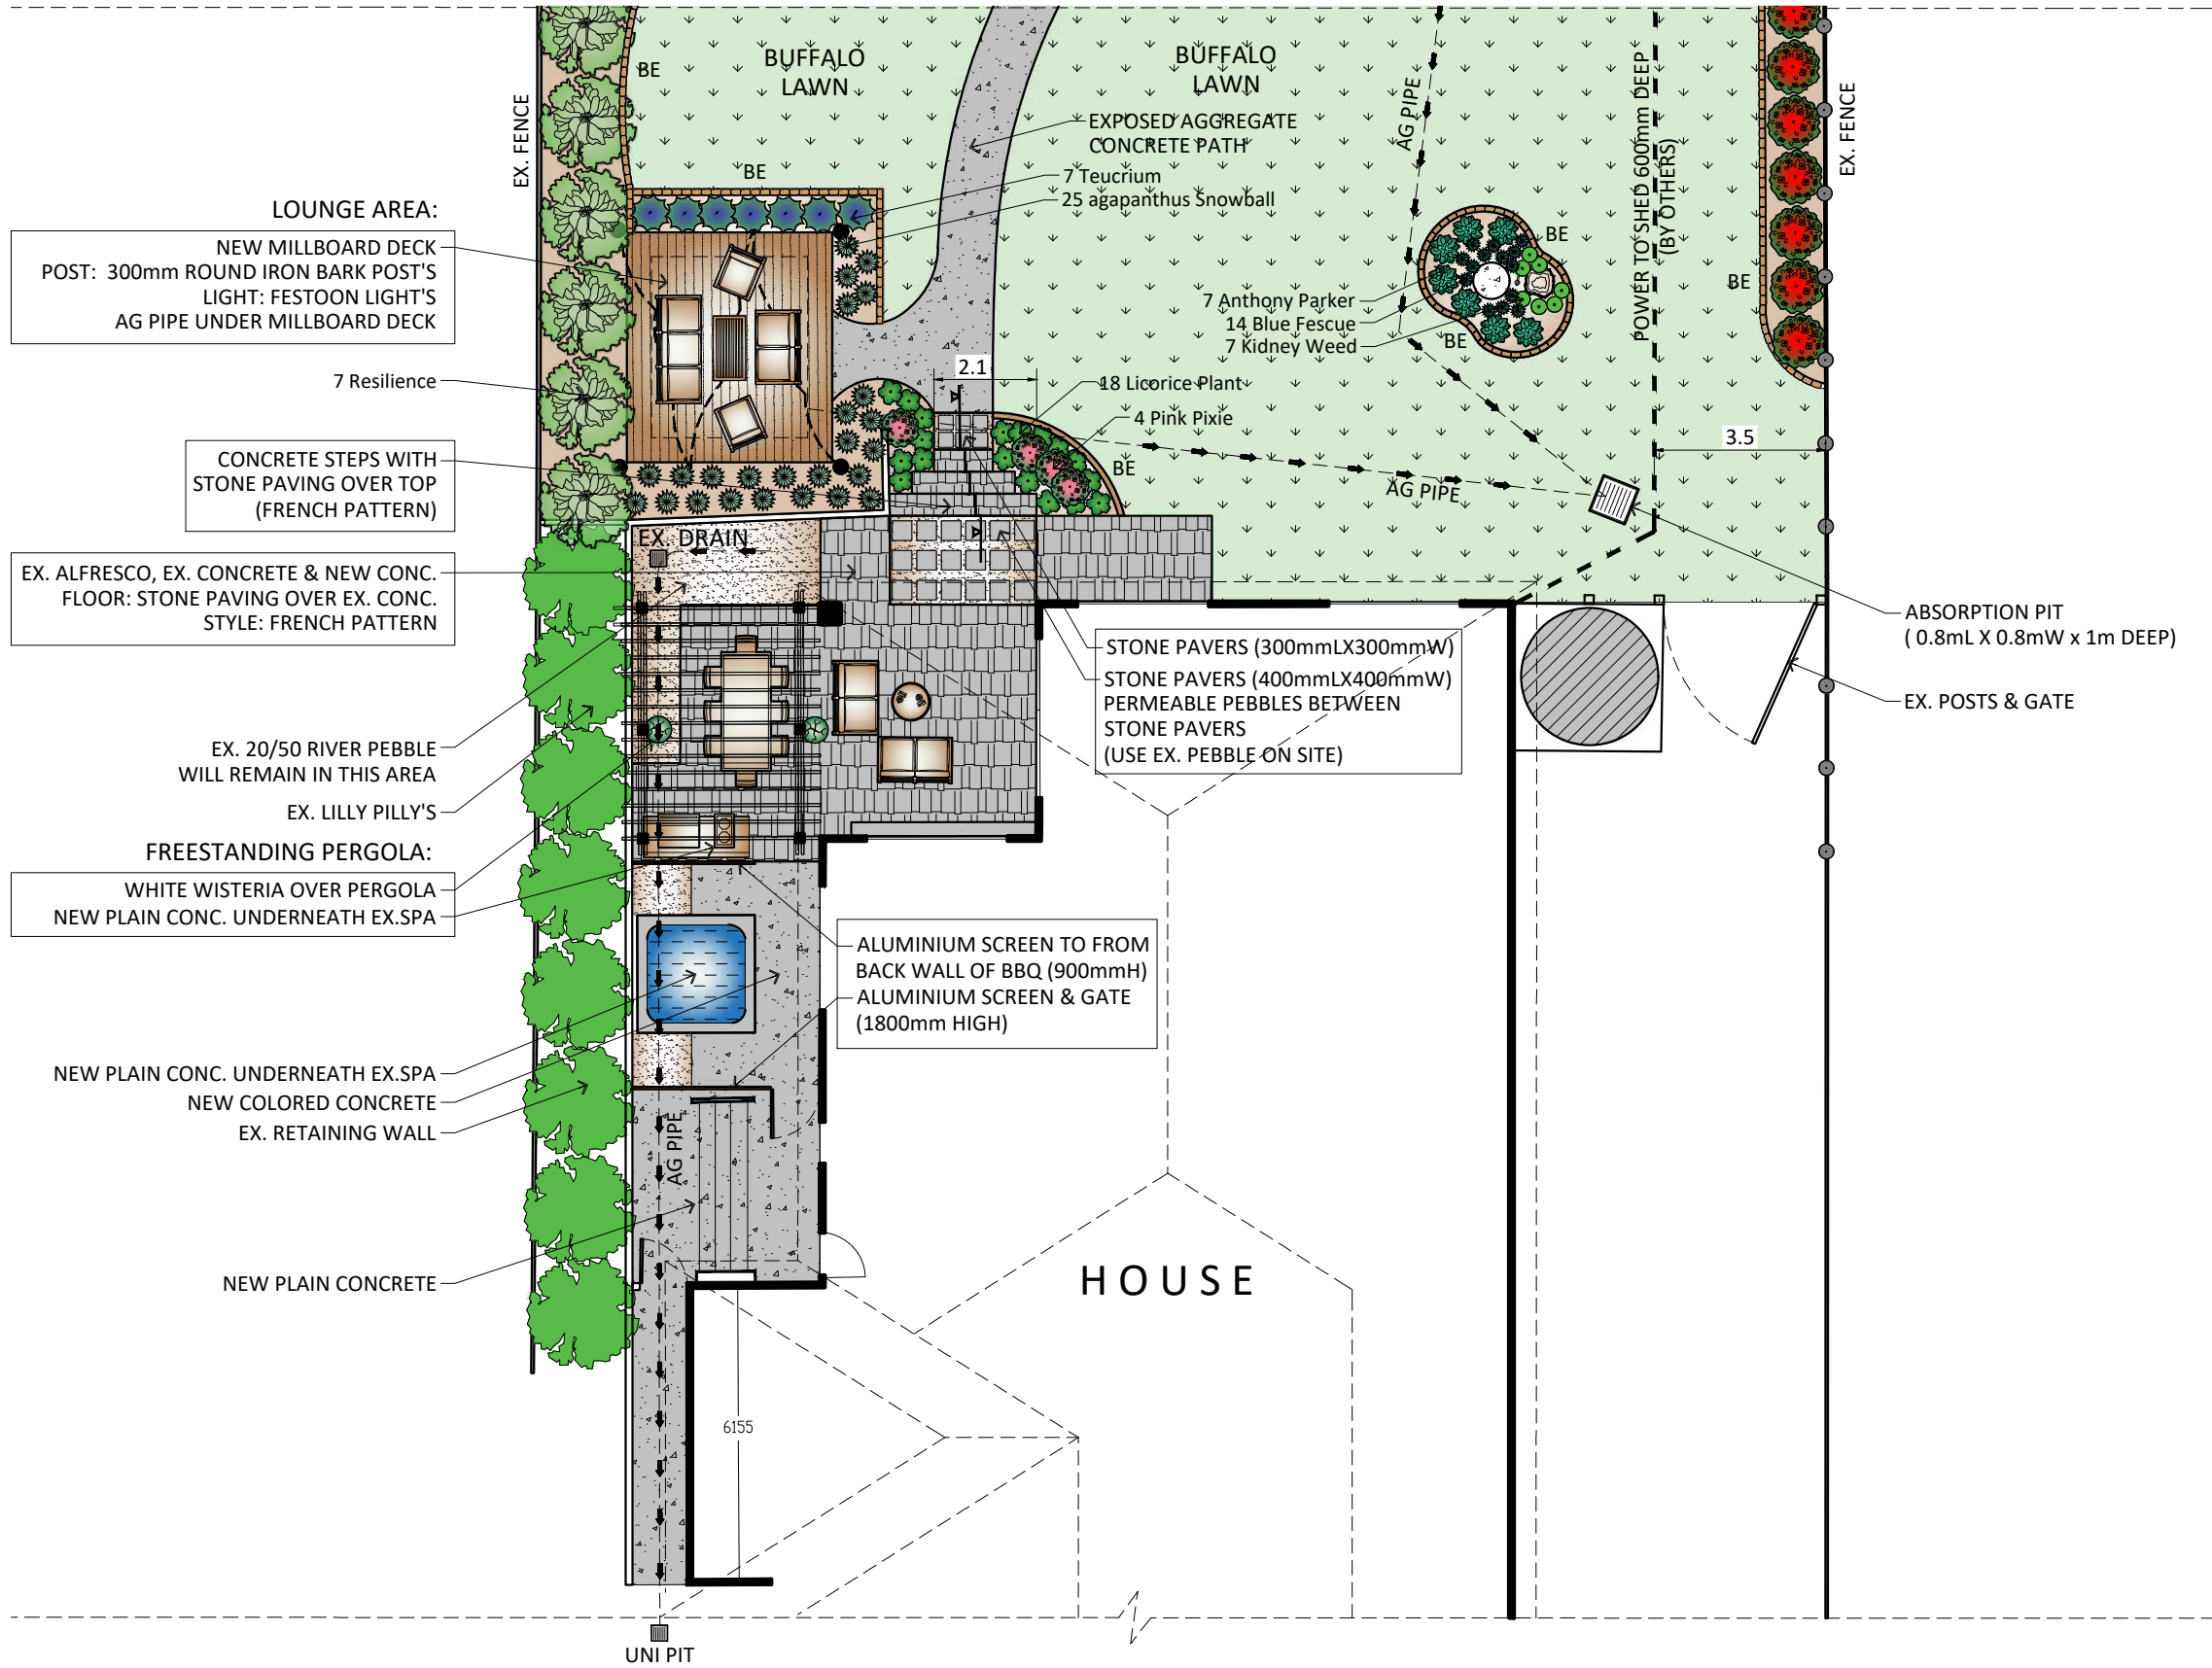

SEGMENT-1

BACKYARD DESIGN

DRAWING TITLE:

BLOW UP SEGMENT-1

SHEET NO:
006
SHEET SIZE:
A3
SCALE:
1:250
DATE:
09 DEC 23
DESIGNER:
I.J.L
NORTH SIGN:

SEGMENT-1

LOUNGE AREA:
 NEW MILLBOARD DECK
 POST: 300mm ROUND IRON BARK POST'S
 LIGHT: FESTOON LIGHT'S
 AG PIPE UNDER MILLBOARD DECK

FREESTANDING PERGOLA:
 WHITE WISTERIA OVER PERGOLA
 NEW PLAIN CONC. UNDERNEATH EX.SPA

NEW PLAIN CONC. UNDERNEATH EX.SPA
 NEW COLORED CONCRETE
 EX. RETAINING WALL

NEW PLAIN CONCRETE

HOUSE

UNI PIT

STONE PAVERS (300mmLX300mmW)
 STONE PAVERS (400mmLX400mmW)
 PERMEABLE PEBBLES BETWEEN
 STONE PAVERS
 (USE EX. PEBBLE ON SITE)