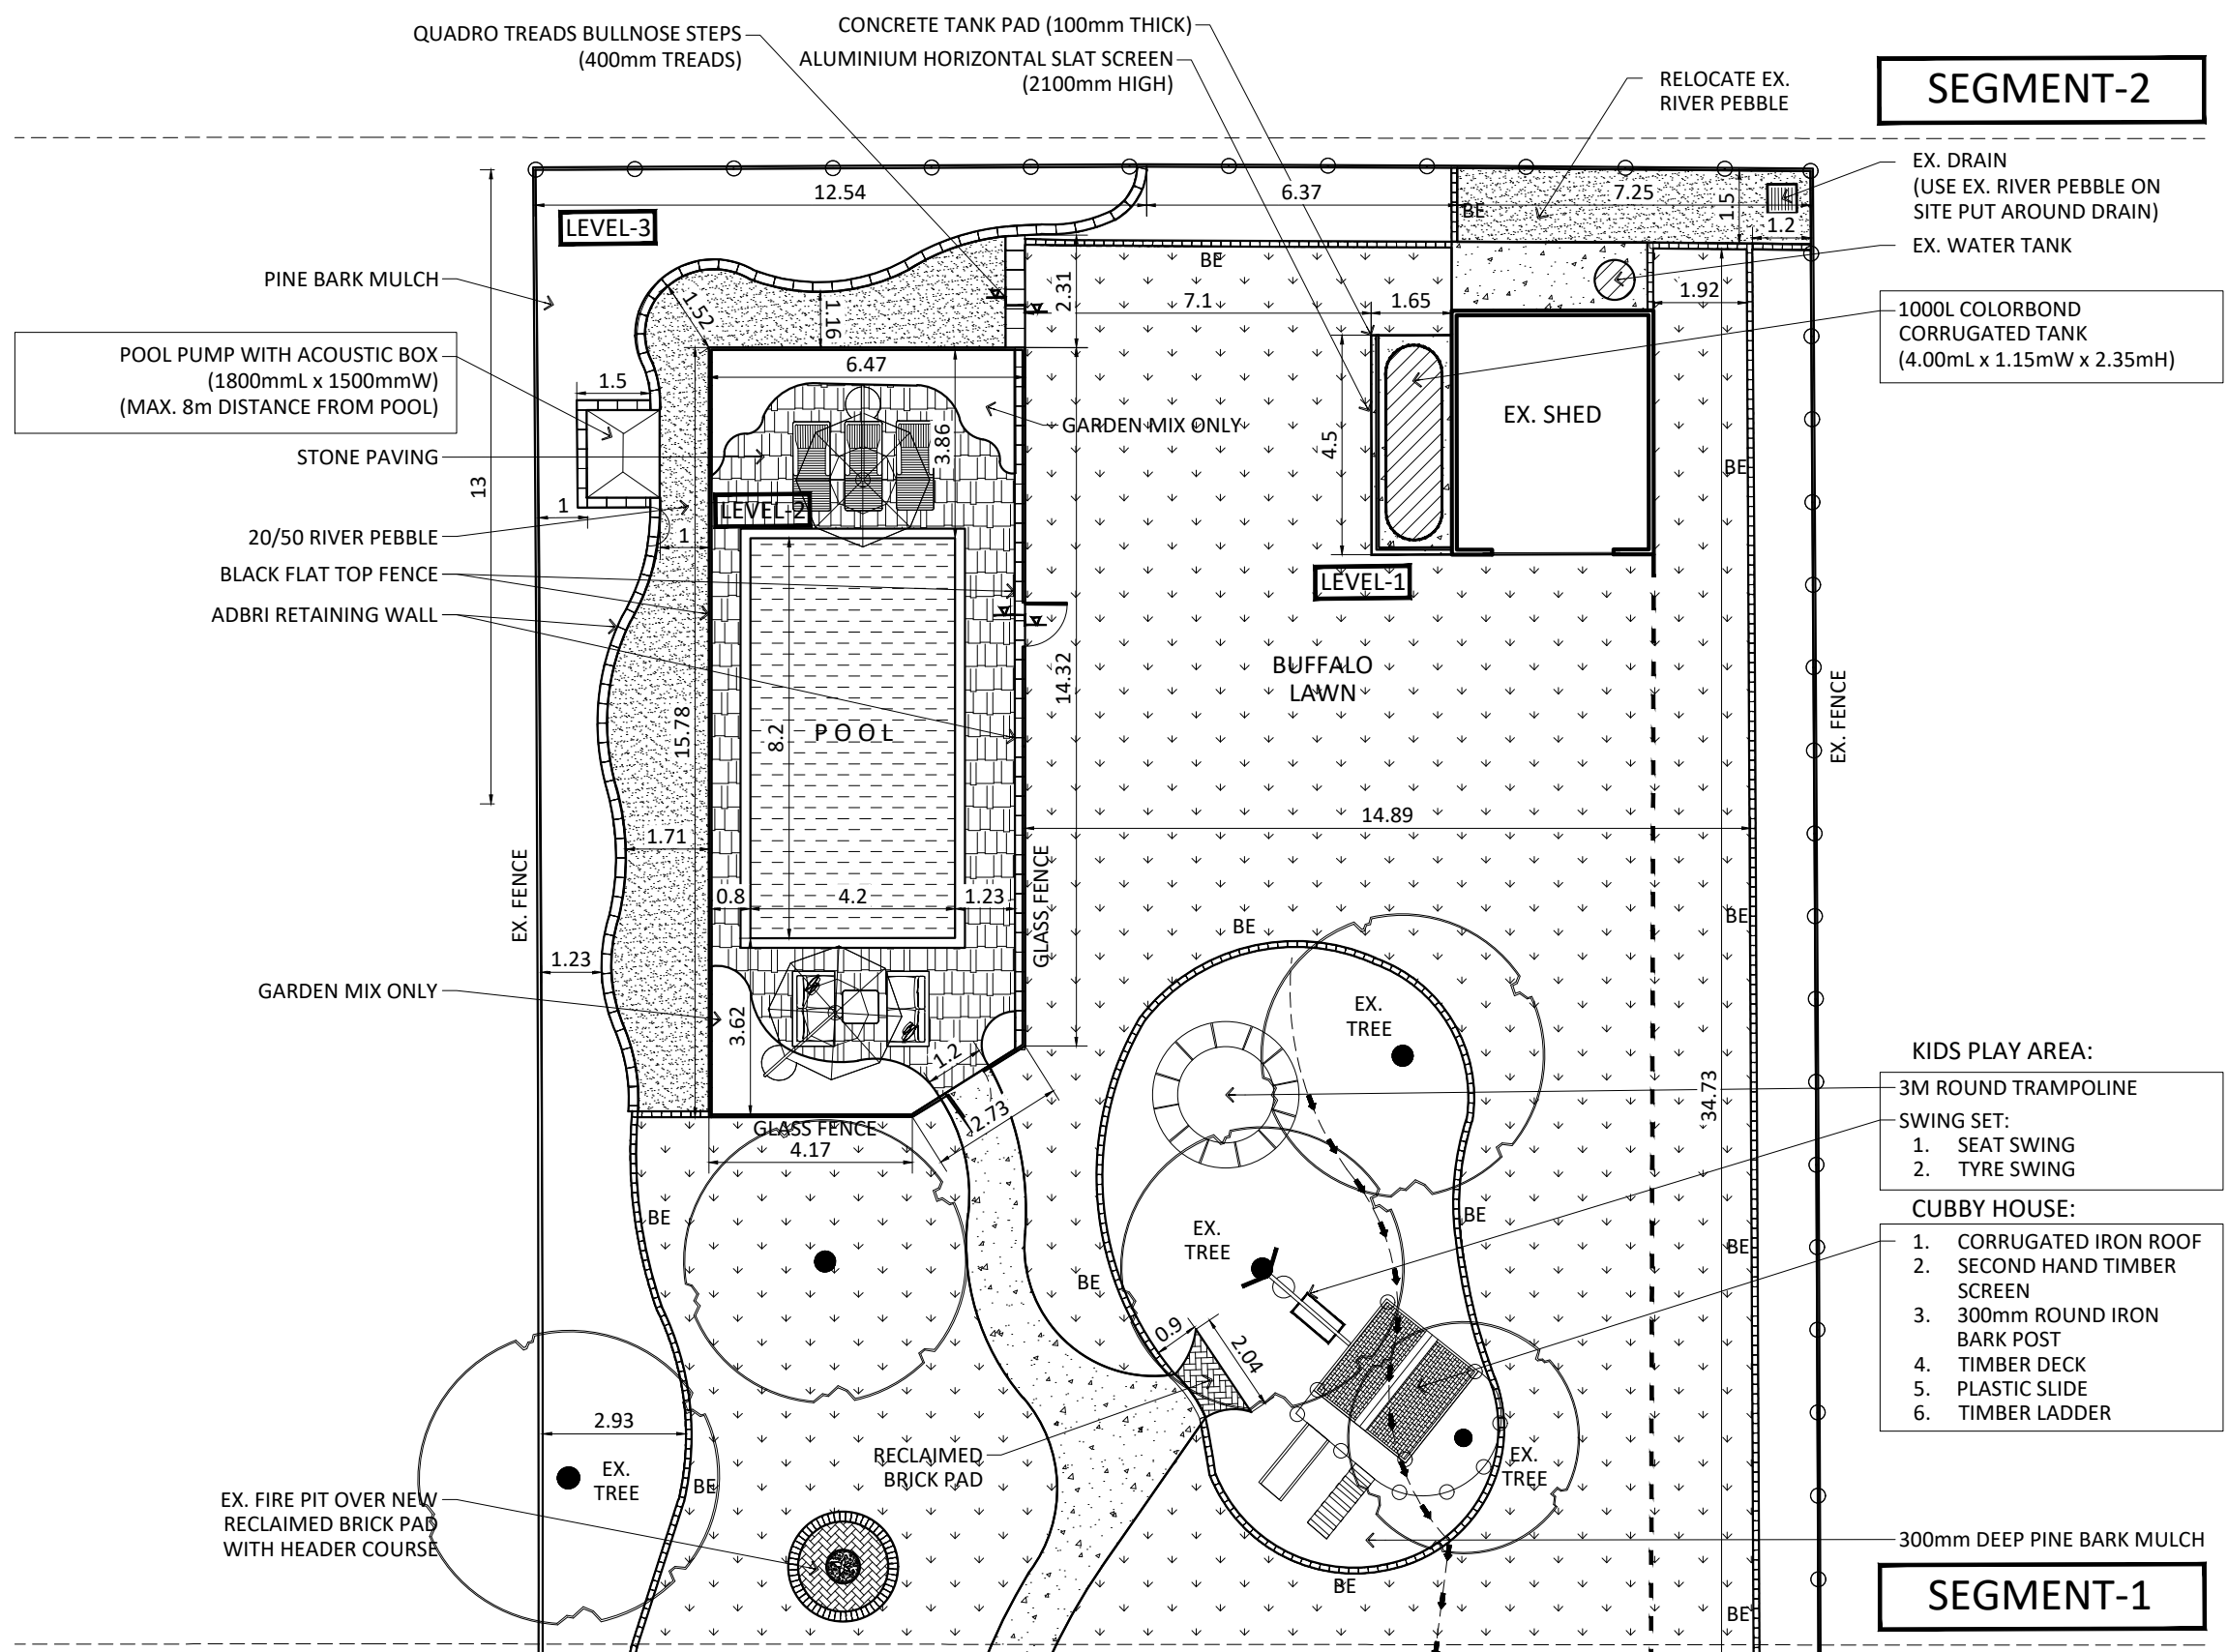

VERSION	
A	09 DEC 23
B	
C	

BACKYARD DESIGN

DRAWING TITLE:

BLOW UP SEGMENT-2

SHEET NO:
006

SHEET SIZE:
A3

SCALE:
1:250

DATE:
09 DEC 23

DESIGNER:
I.J.L

NORTH SIGN:

SEGMENT-2

SEGMENT-1