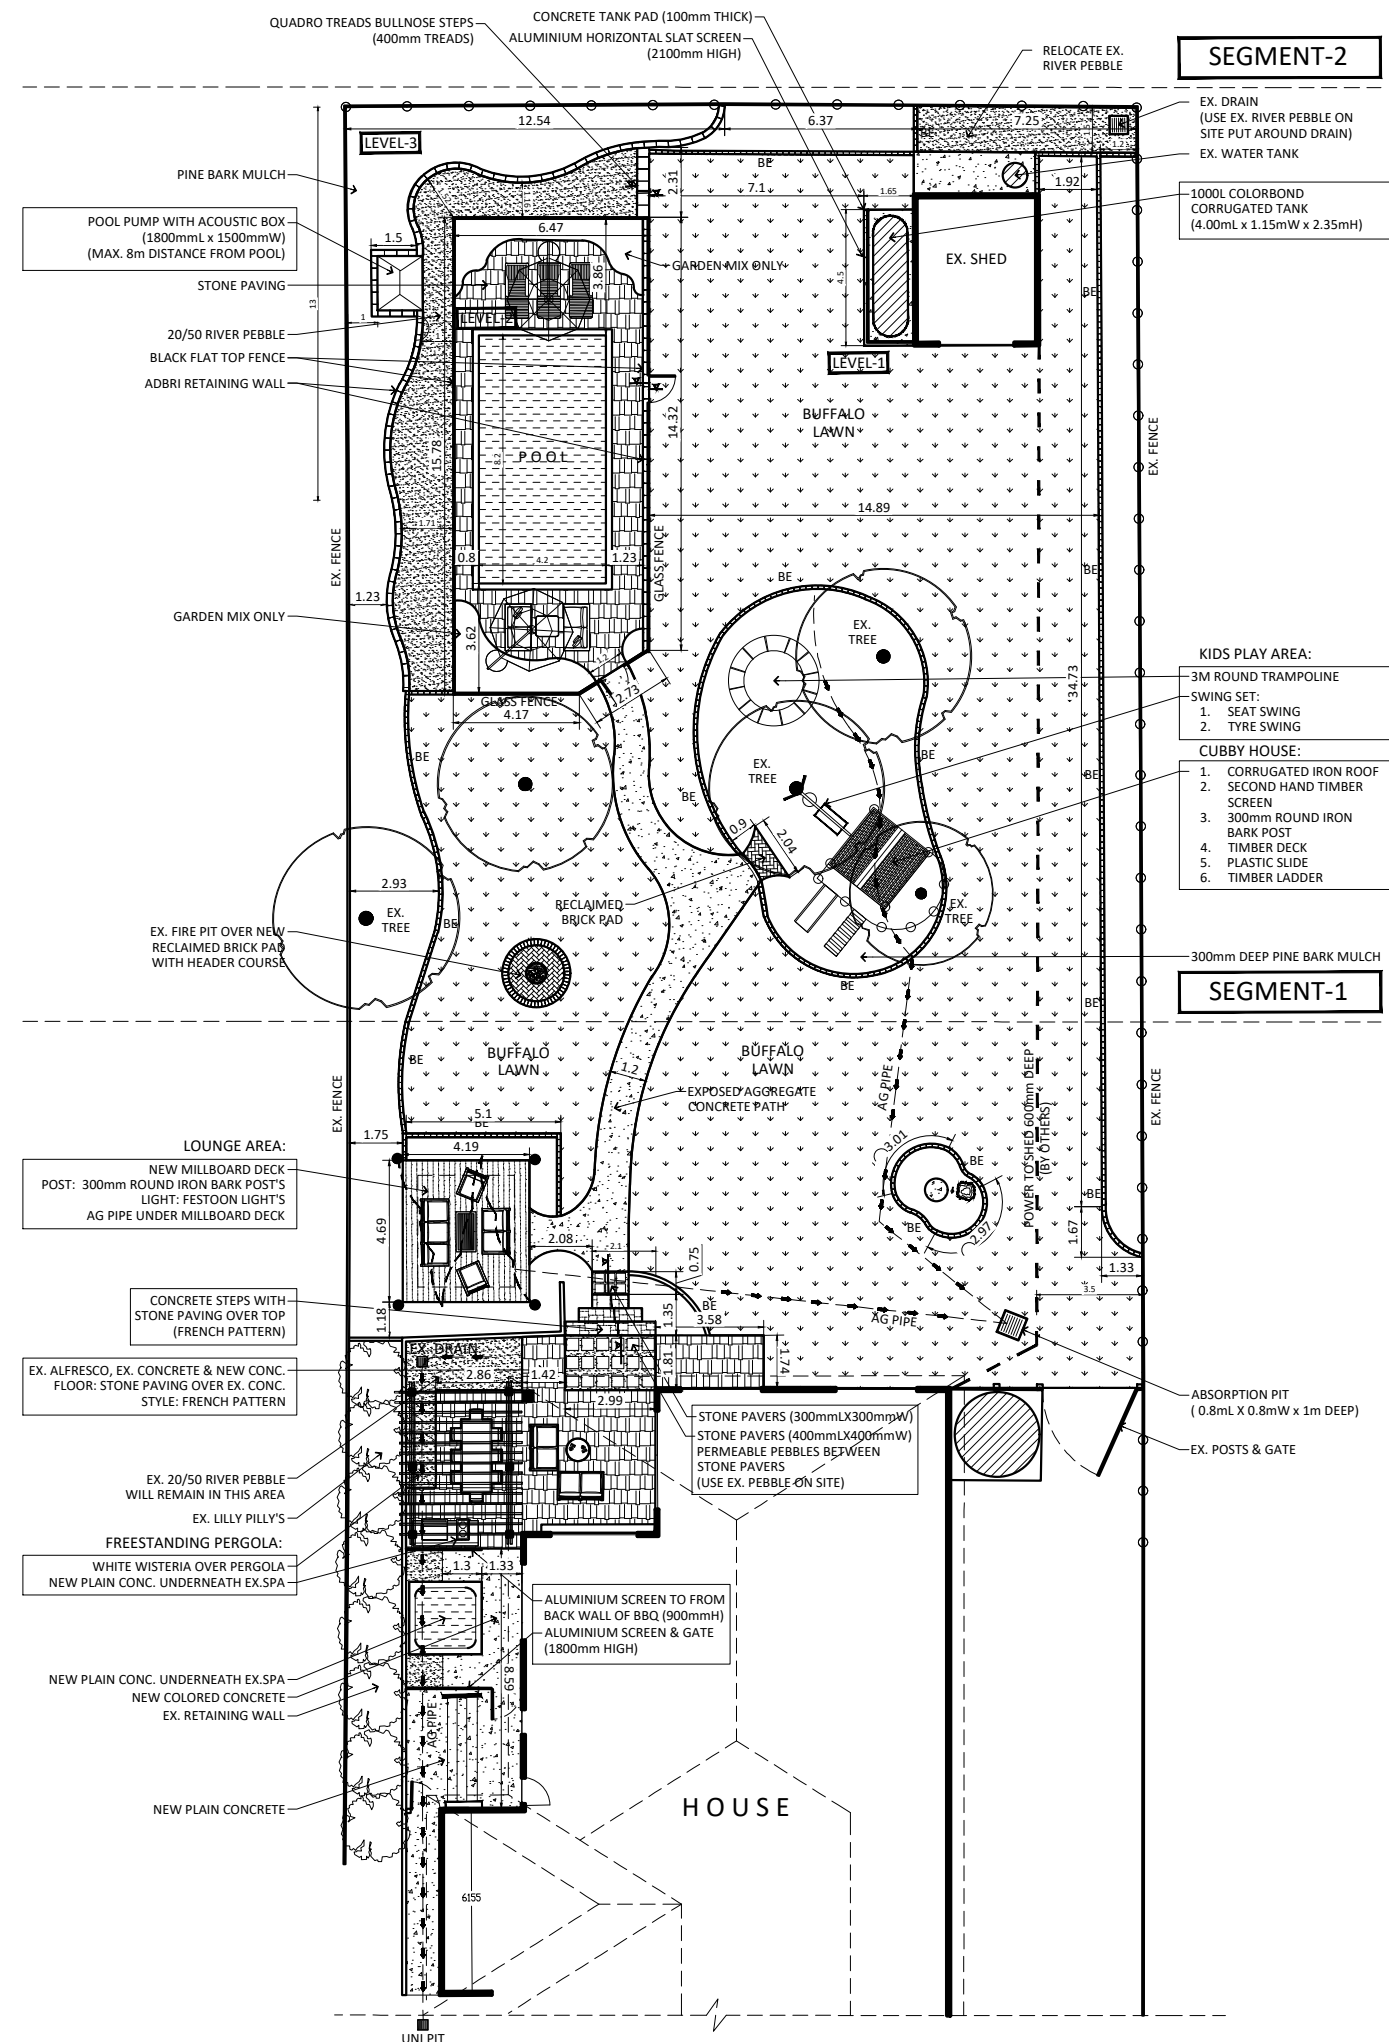

Kidney Weed

Best Season: Summer
Position: Indirect Sun Light, part Shade, Shade
Quantity: 07

Licorice Plant

Best Season: Summer
Position: Indirect Sun Light, part Shade
Quantity: 18

Westeria vines

Best Season: Spring
Position: Fullsun, Part shade
Quantity: 02

Serissa Snow Leaves Pink

Best Season: Spring & Summer
Position: Shade, Part shade
Quantity: 03

SEGMENT-2

SEGMENT-1

VERSION

A	09 DEC 23
B	
C	

BACKYARD DESIGN

DRAWING TITLE: