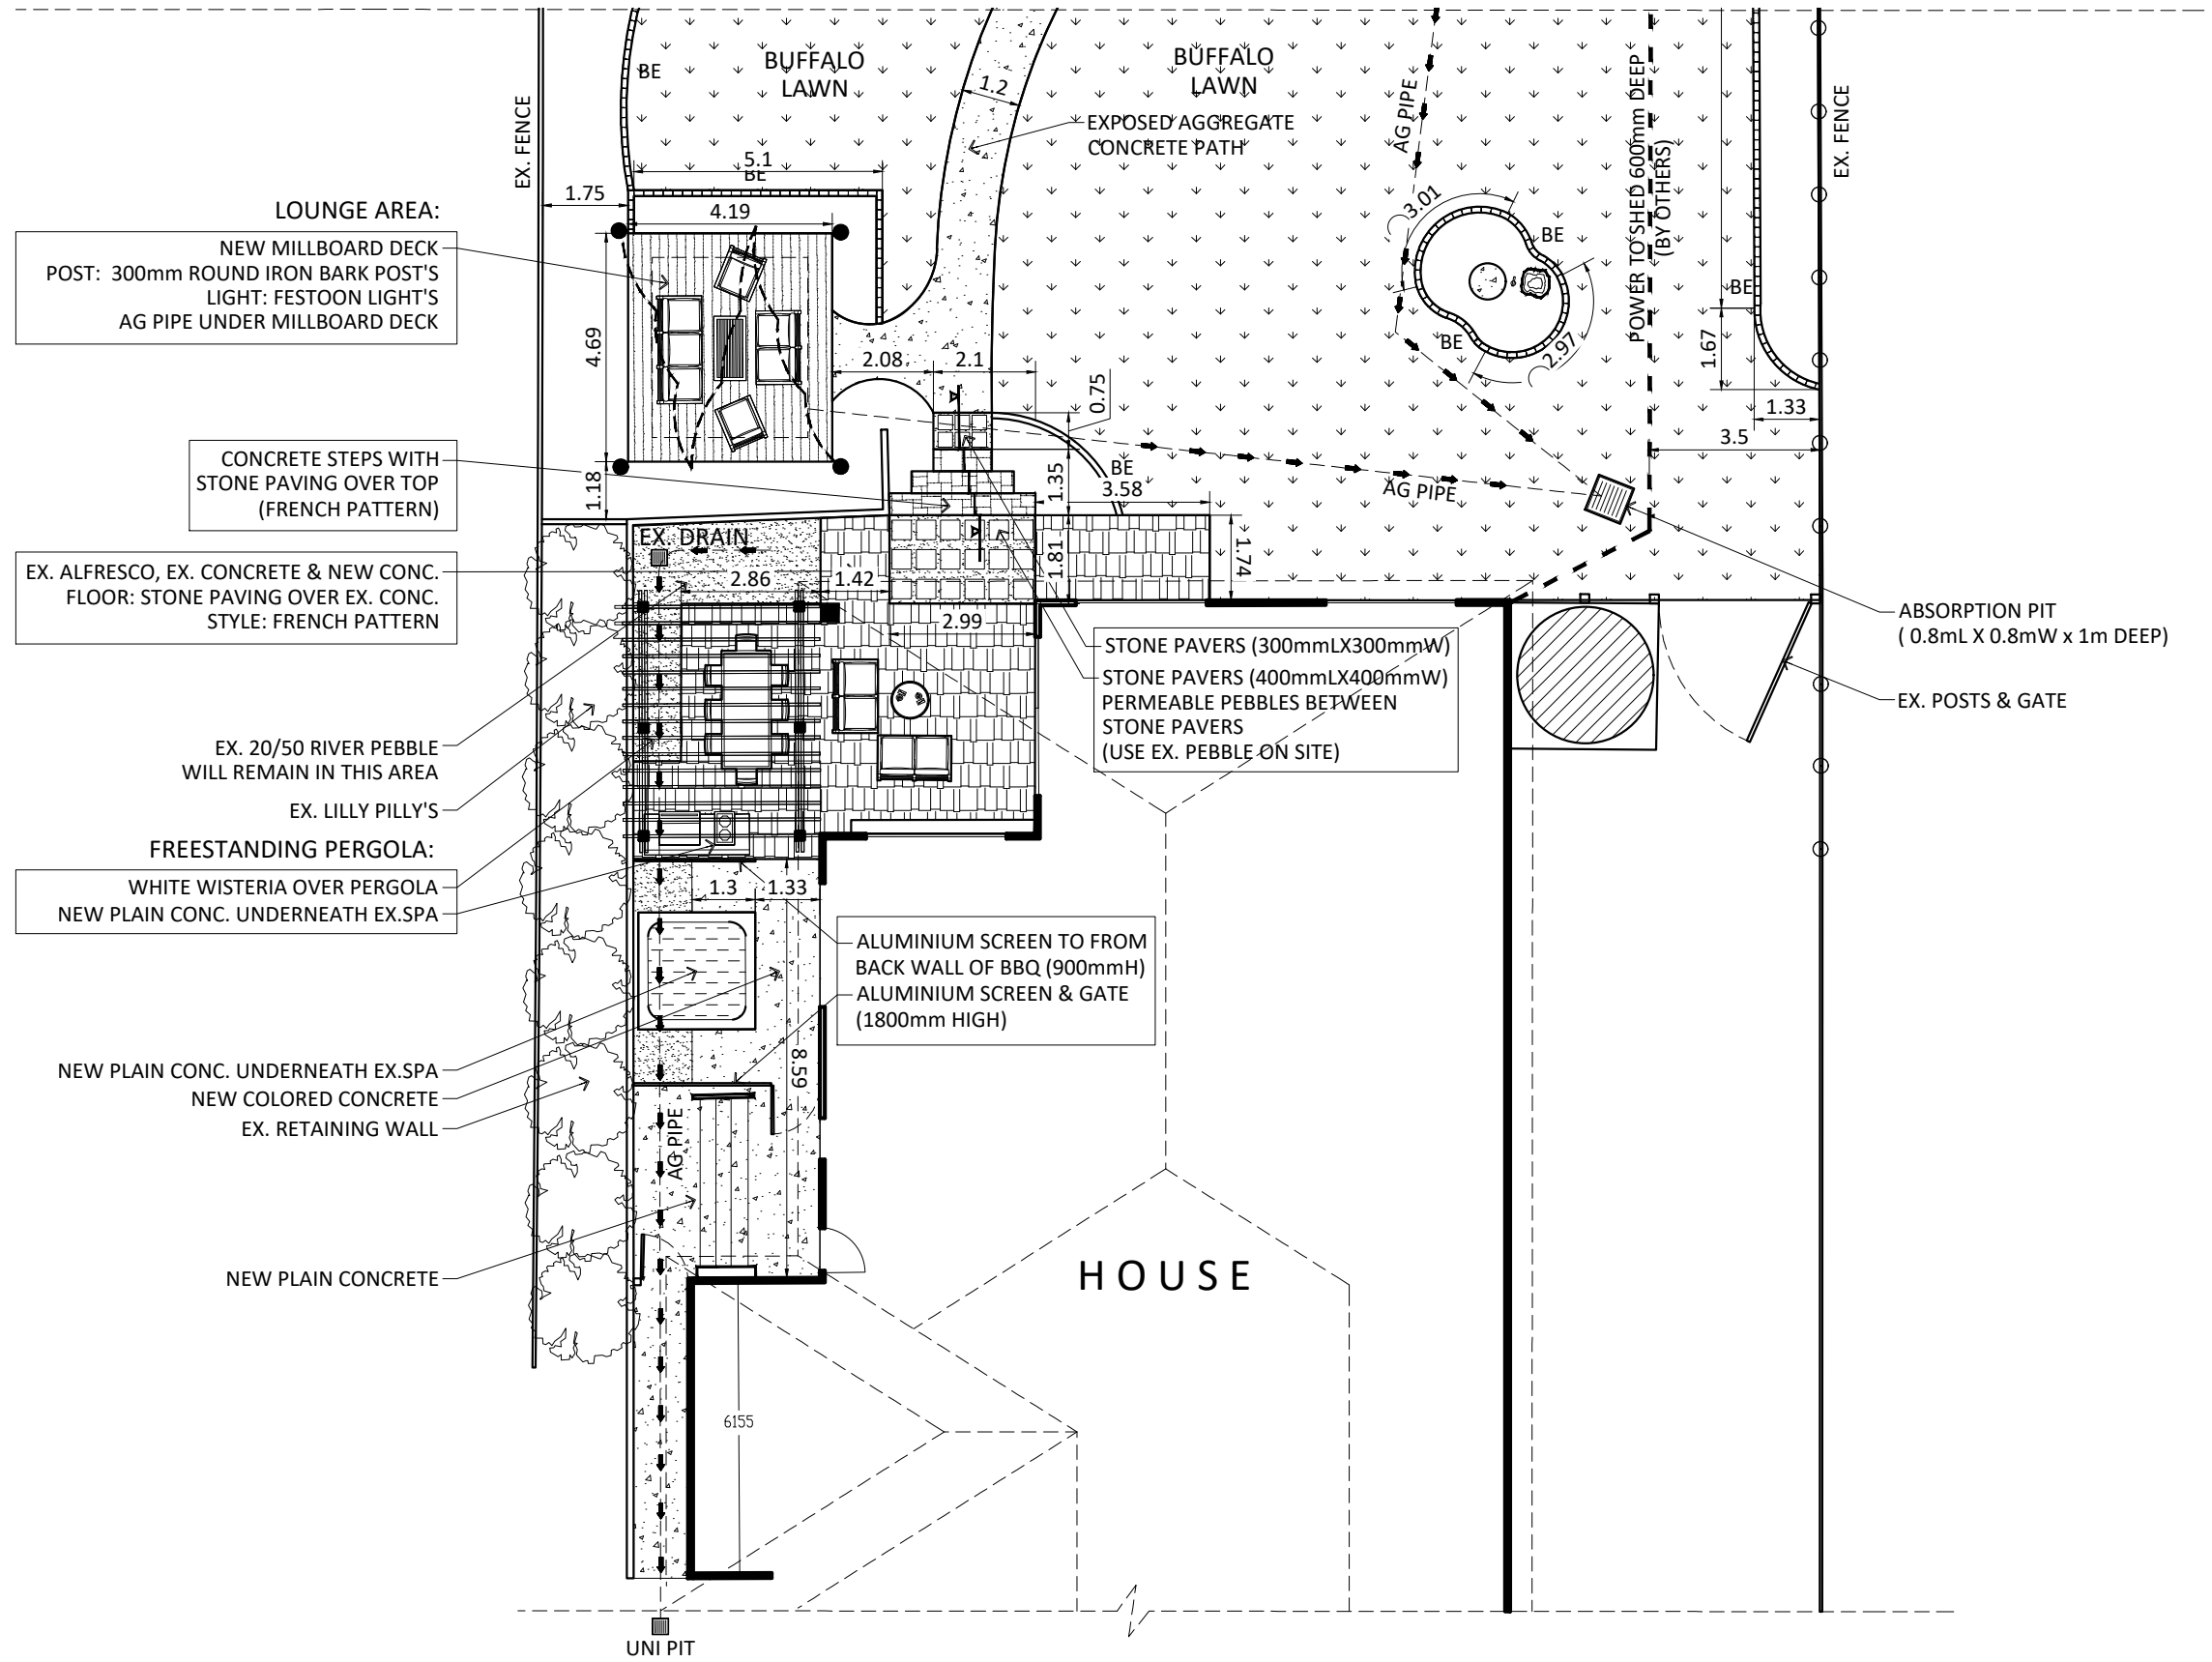

VERSION	
A	09 DEC 23
B	
C	

SEGMENT-1

BACKYARD DESIGN

DRAWING TITLE:

BLOW UP SEGMENT-1

SHEET NO:
006
SHEET SIZE:
A3
SCALE:
1:250
DATE:
09 DEC 23
DESIGNER:
I.J.L
NORTH SIGN: