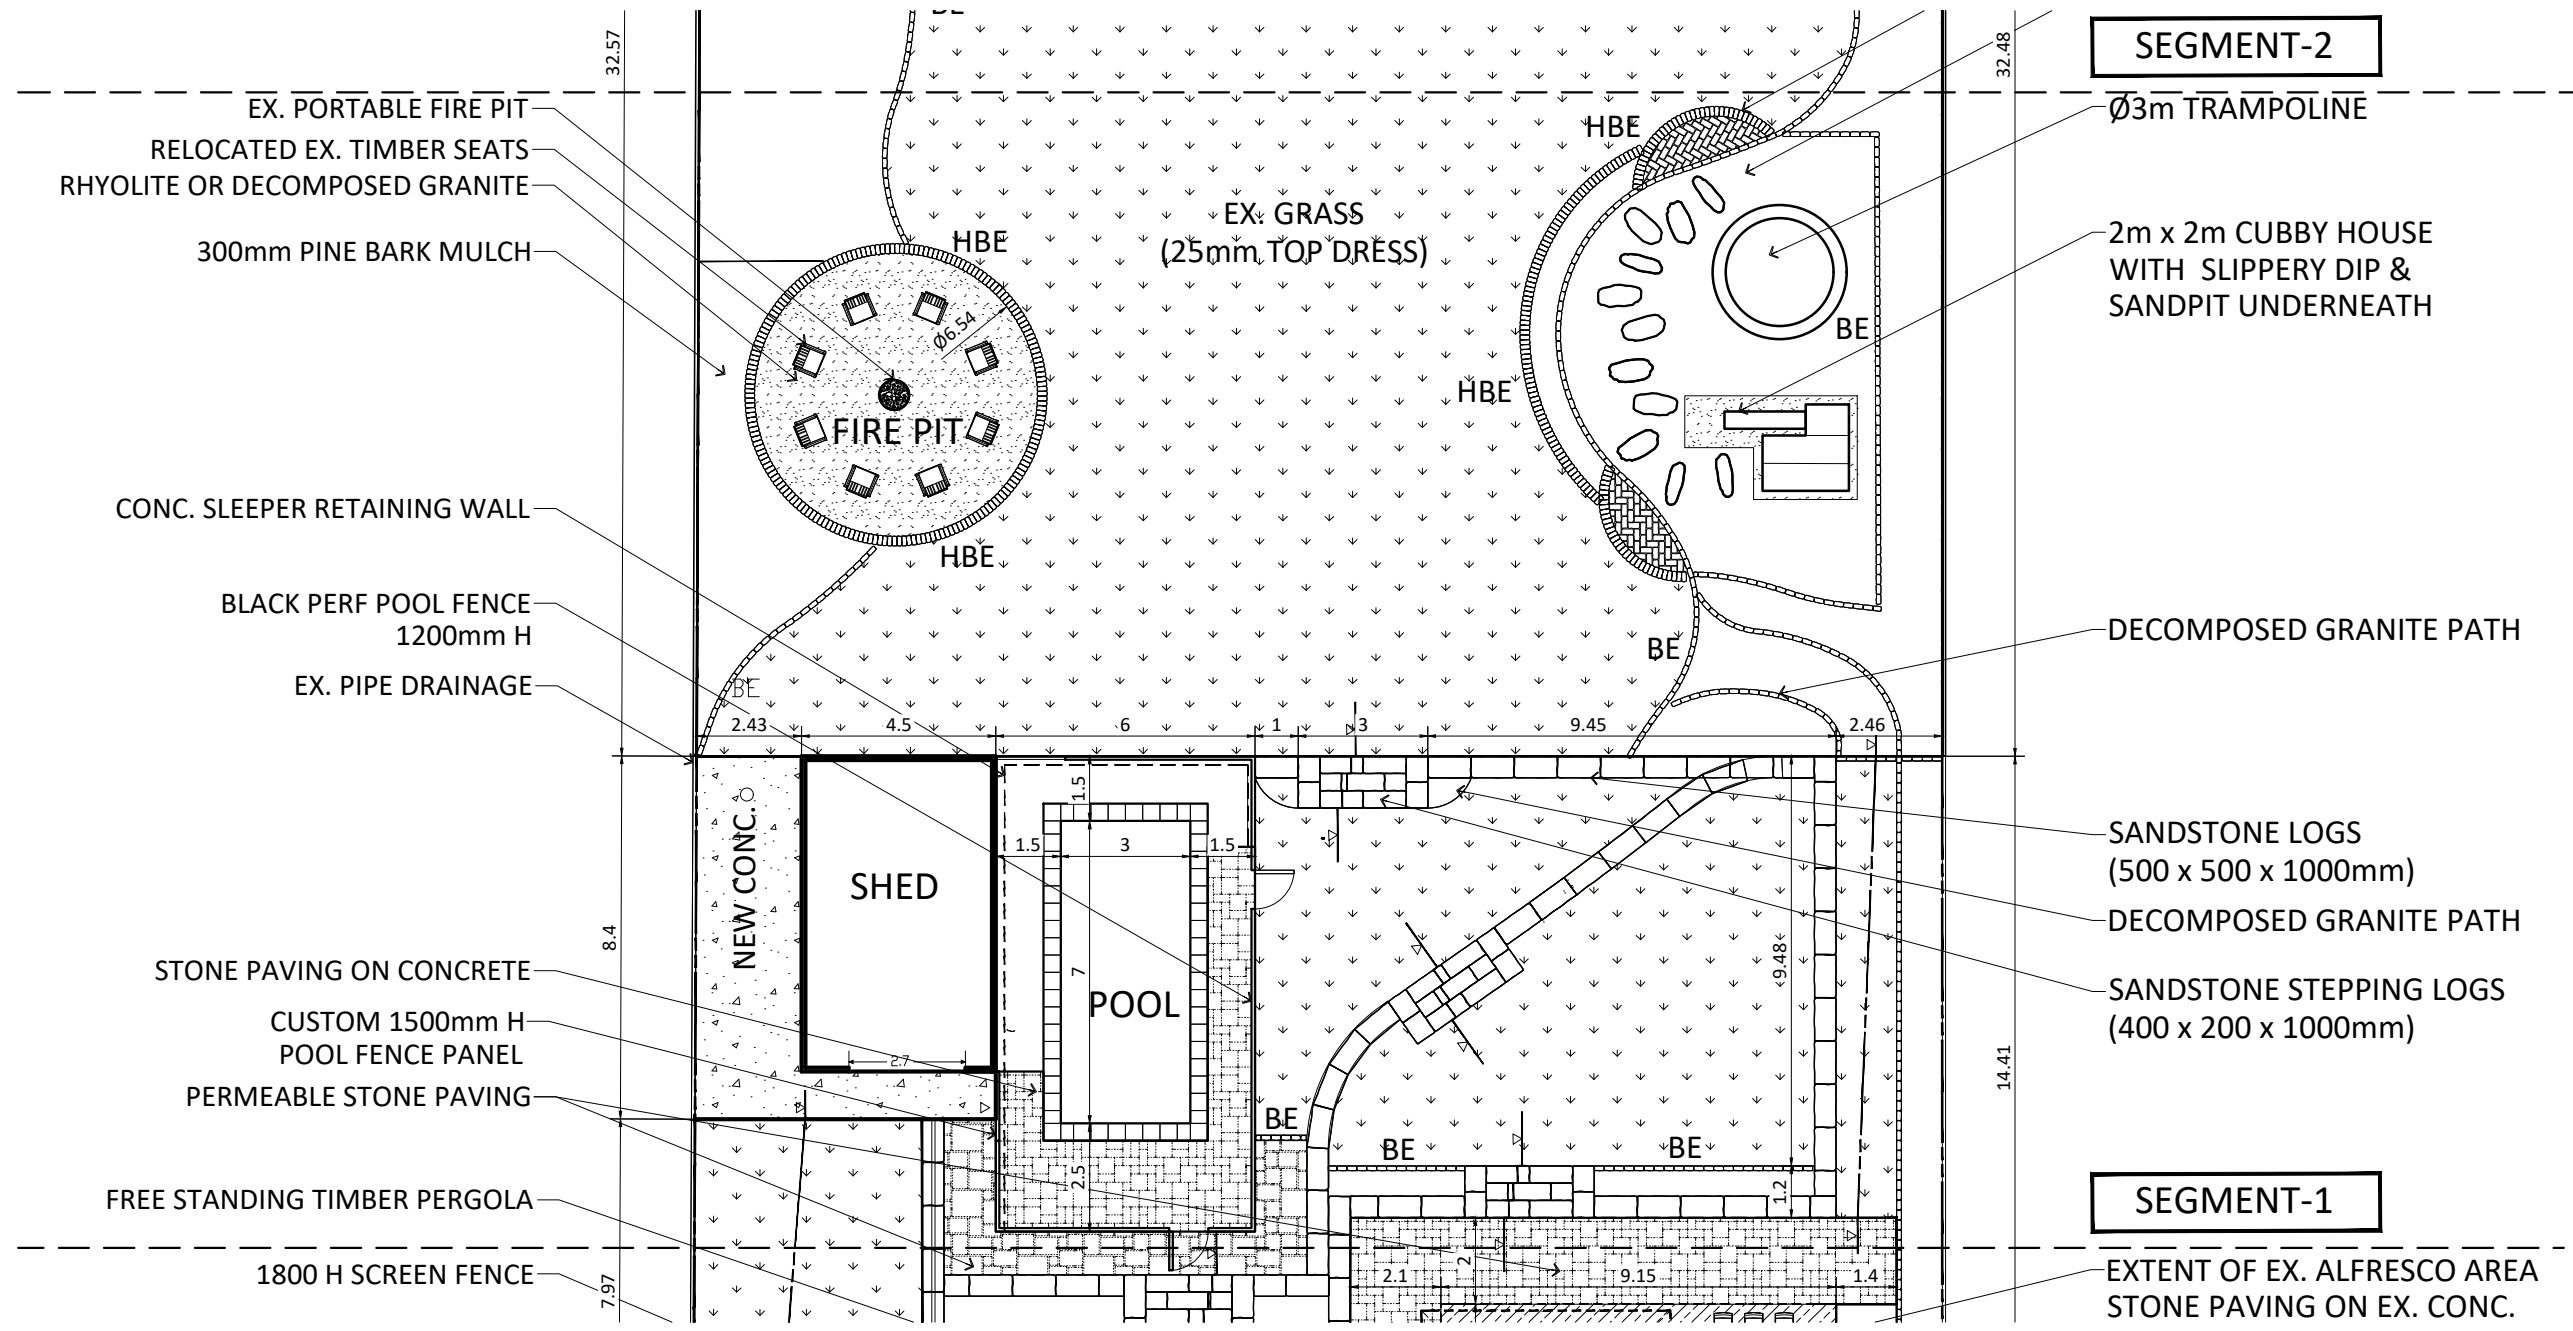

SEGMENT-2

Ø3m TRAMPOLINE

2m x 2m CUBBY HOUSE
WITH SLIPPERY DIP &
SANDPIT UNDERNEATH

DECOMPOSED GRANITE PATH

SANDSTONE LOGS
(500 x 500 x 1000mm)

DECOMPOSED GRANITE PATH

SANDSTONE STEPPING LOGS
(400 x 200 x 1000mm)