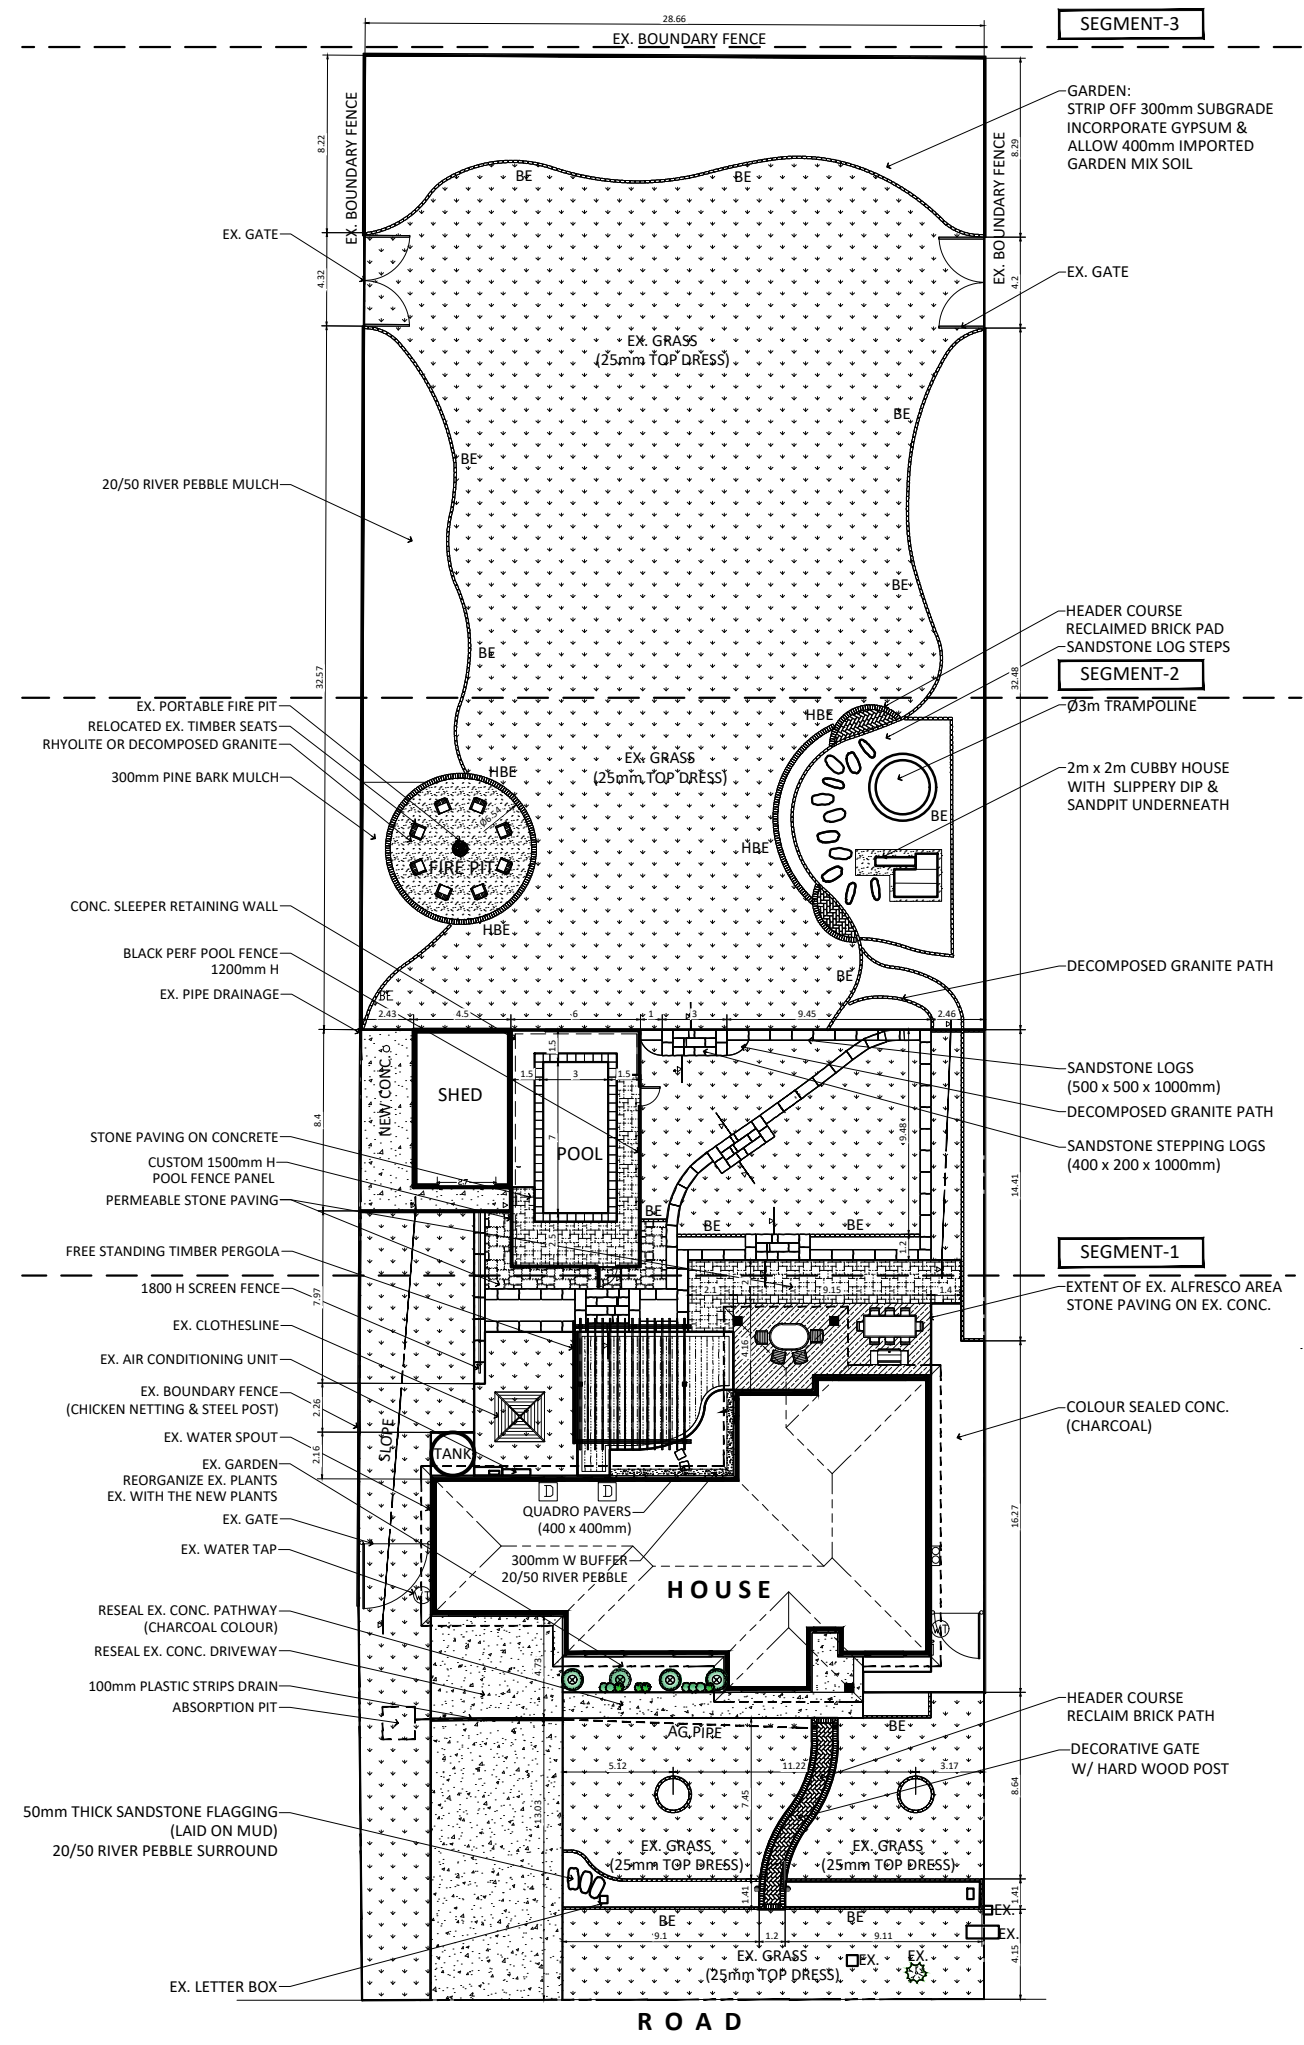

SEGMENT-3

SEGMENT-2

SEGMENT-1

VERSION	
A	09 DEC 23
B	
C	

FRONT YARD & BACKYARD DESIGN

DRAWING TITLE:

PROPOSED LANDSCAPE DESIGN

SHEET NO:
004

SHEET SIZE:
A3

SCALE:
1:350

DATE:
10 DEC 23

DESIGNER:
I.J.L

NORTH SIGN: