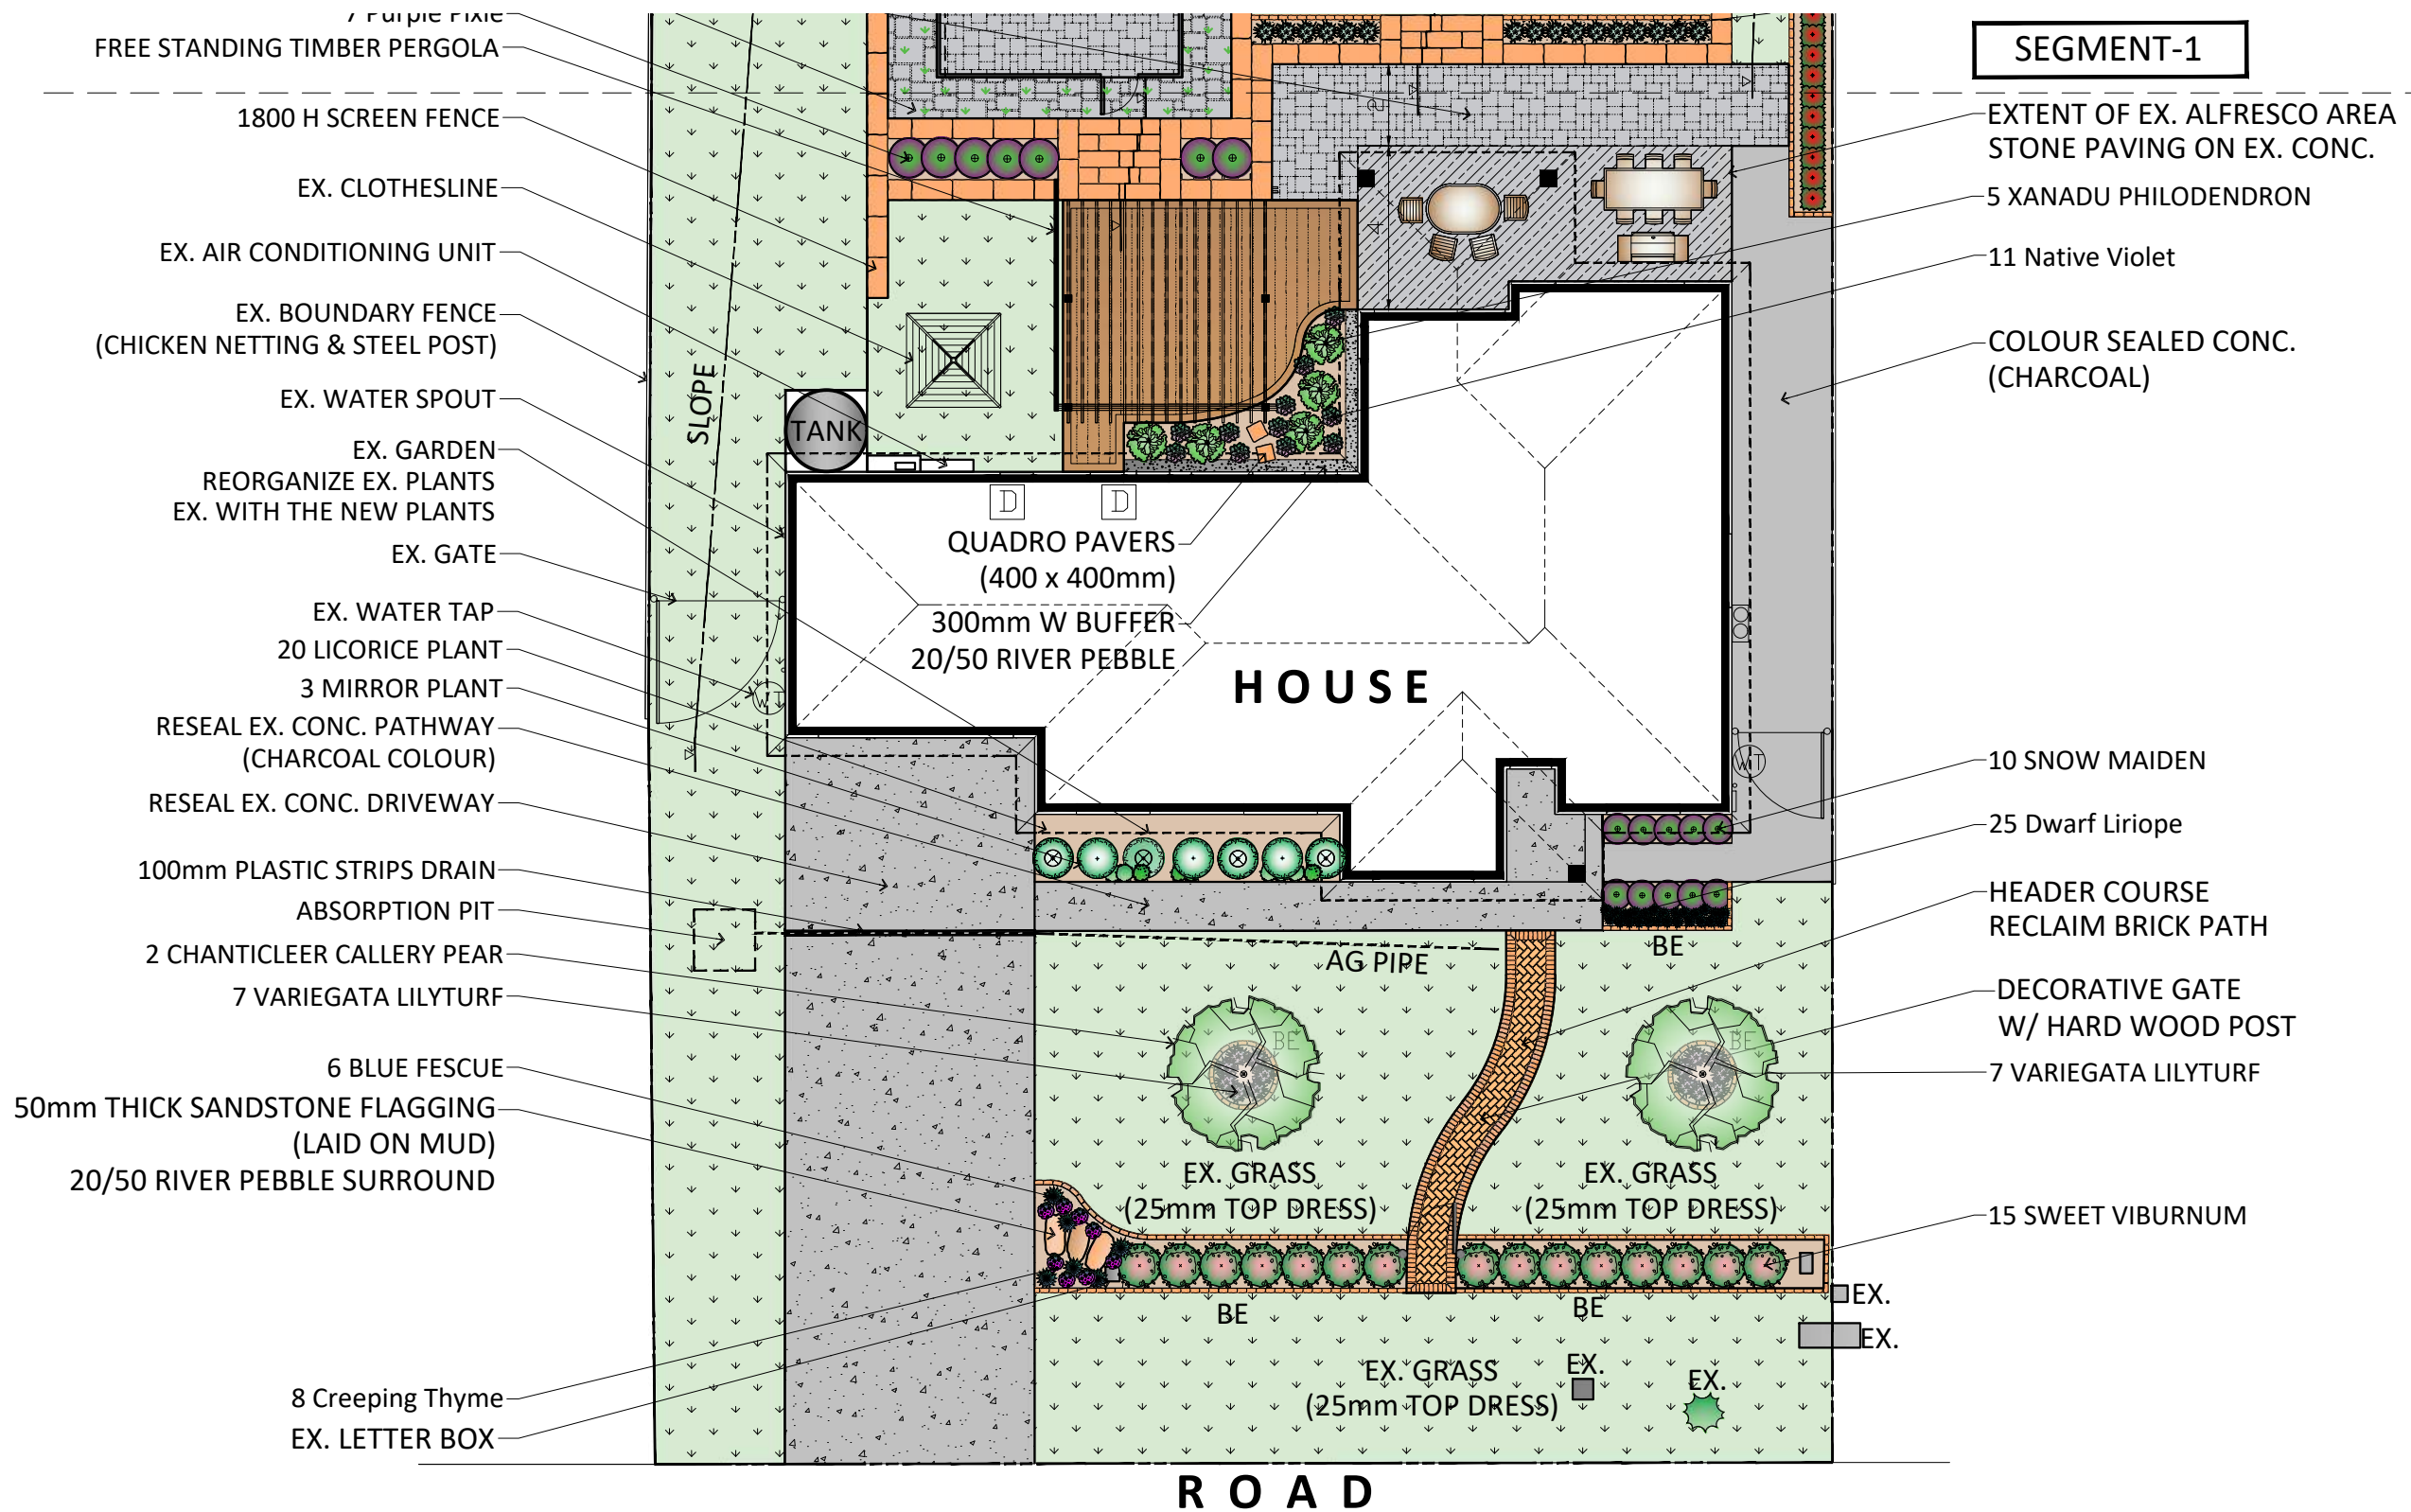

VERSION	
A	09 DEC 23
B	
C	

FRONT YARD & BACKYARD DESIGN

DRAWING TITLE:

BLOW UP
SEGMENT-1

SHEET NO:

006

SHEET SIZE:

A3

SCALE:

1:175

DATE:

10 DEC 23

DESIGNER:

I.J.L

NORTH SIGN: