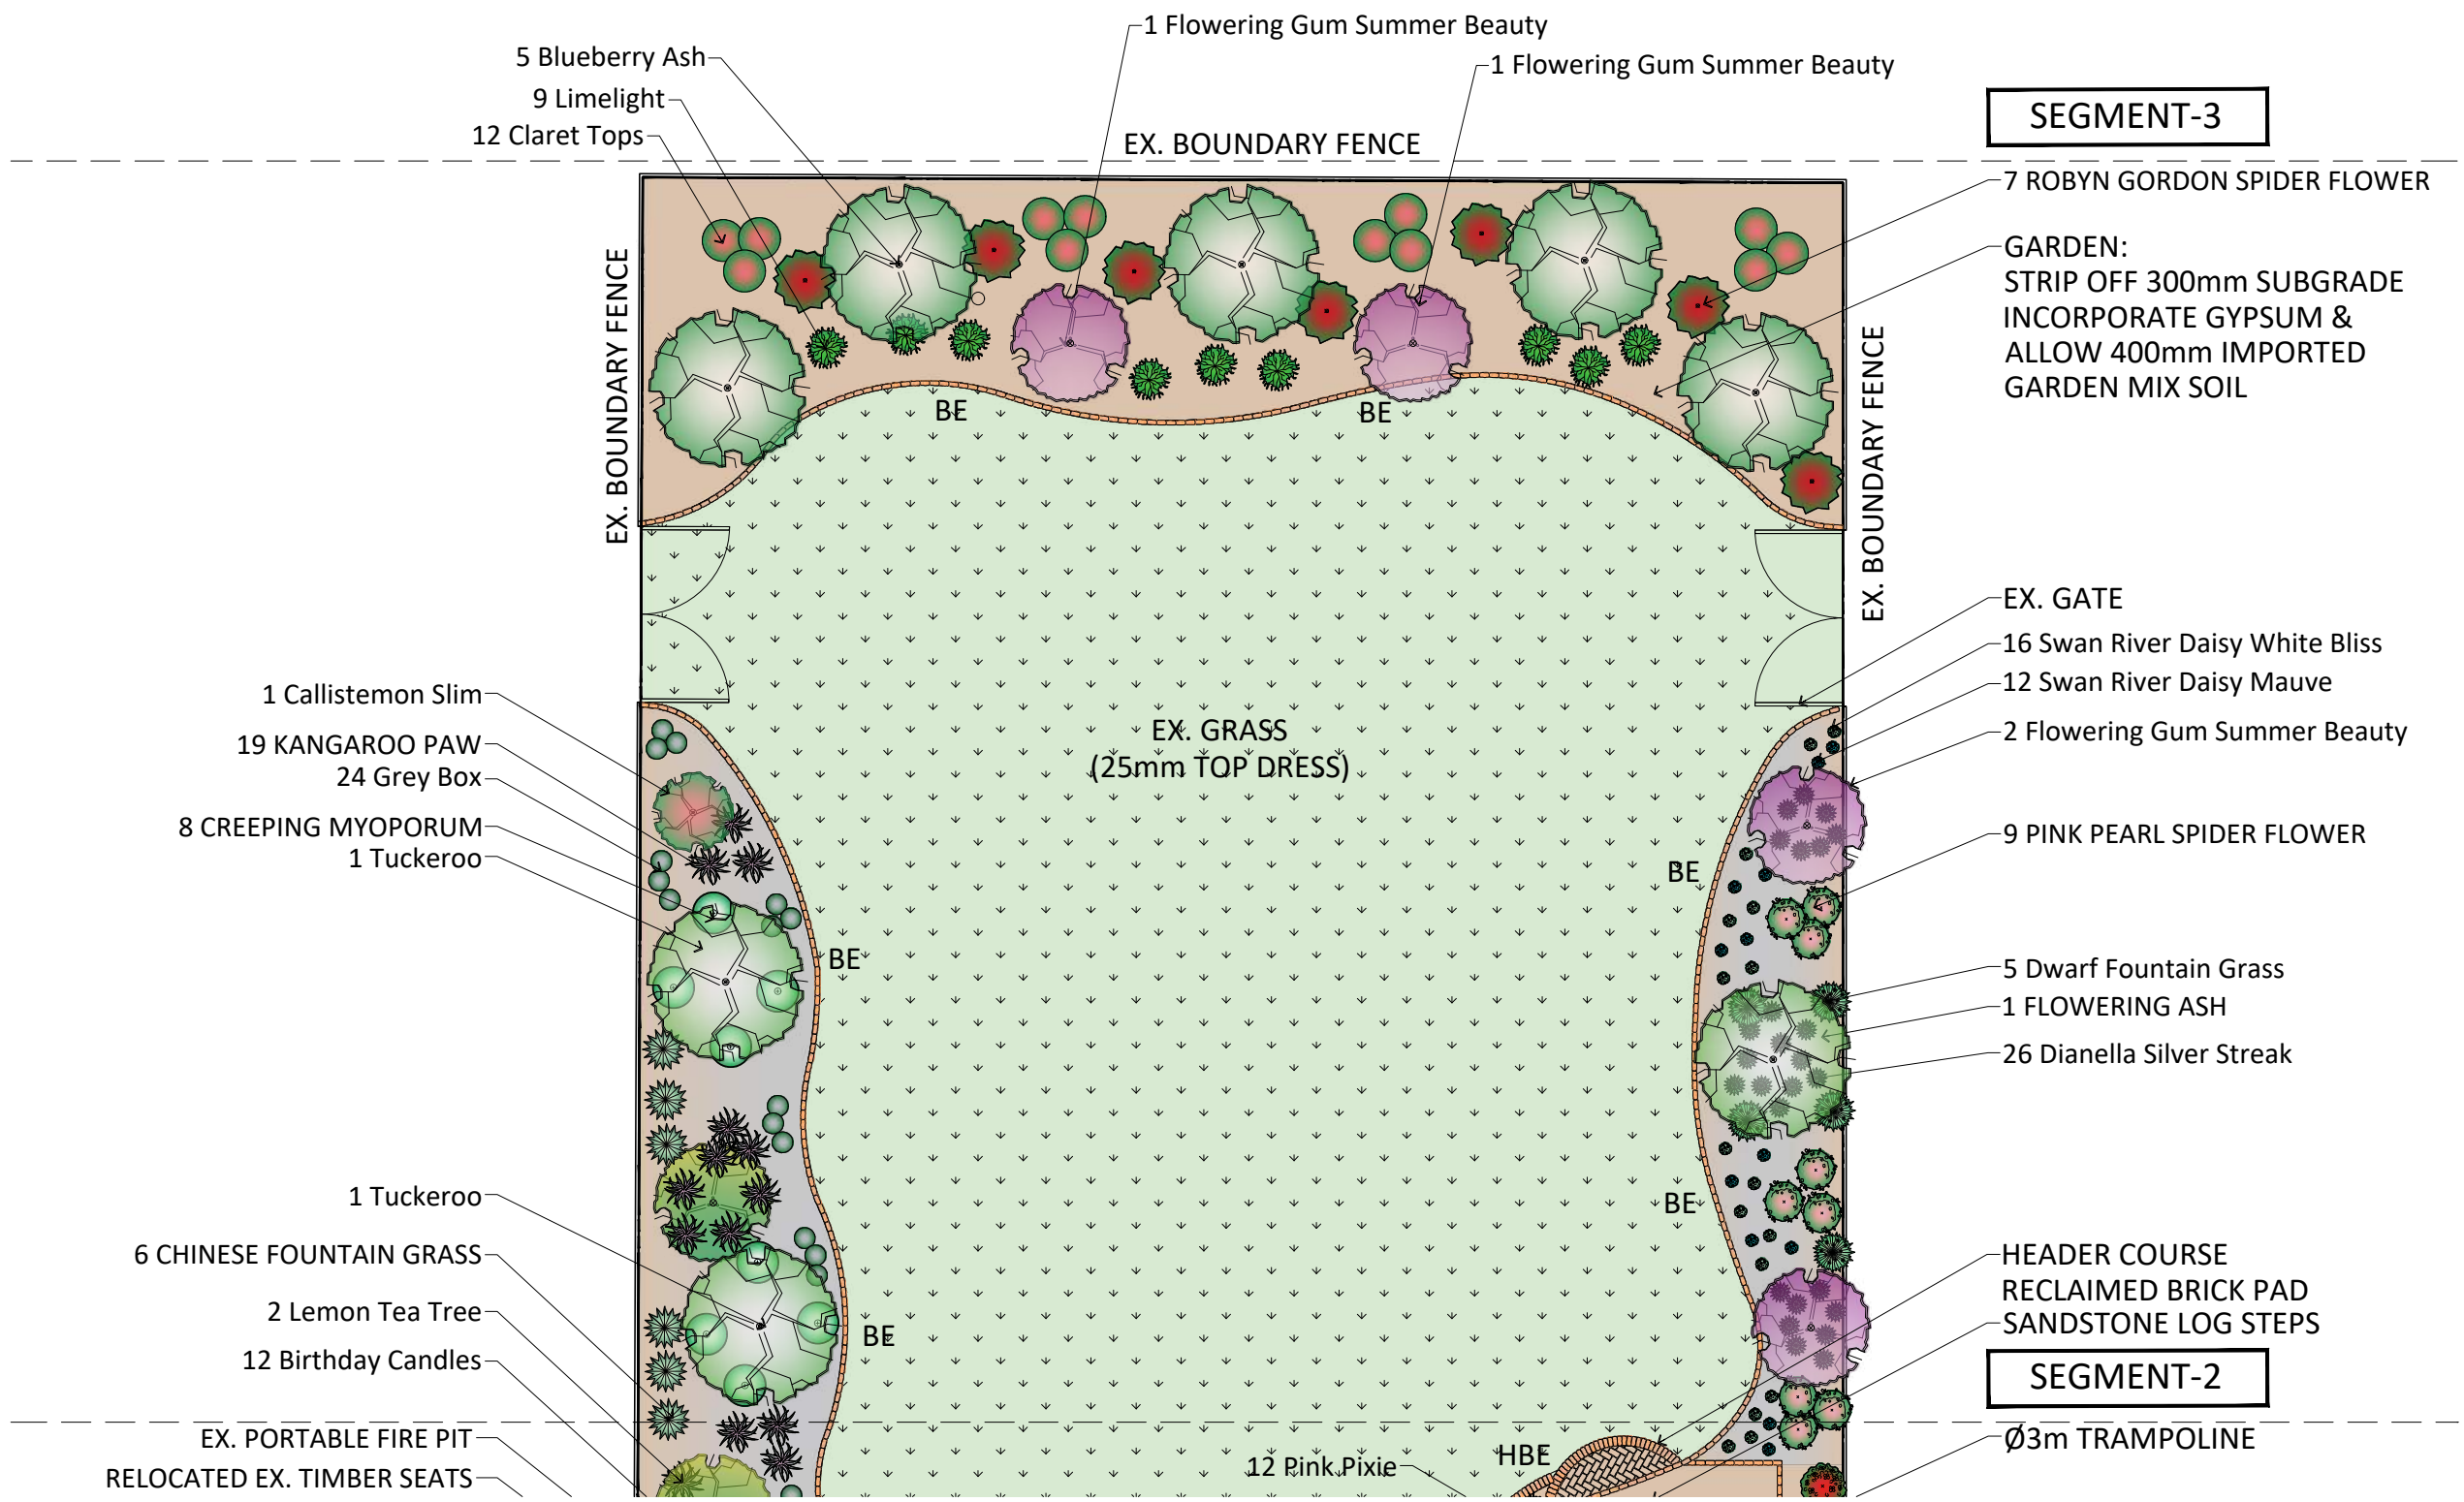

SHEET NO:

006

SHEET SIZE:

A3

SCALE:

1:175

DATE:

10 DEC 23

DESIGNER:

I.J.L

NORTH SIGN:

SEGMENT-3

SEGMENT-2

PLANT CATALOG

Key	Qty	Botanical Name	Common Name	Size/Condition
Trees				
CA	2	Cupaniopsis Anacardiodes	Tuckeroo	25L
CF	4	Corymbia Ficifolia	Flowering Gum Summer Beauty	200mm
ER	5	Elaeocarpus Reticulatus	Blueberry Ash	25L
Fo	1	Fraxinus ornus	FLOWERING ASH	25L
PK	1	Prunus Kanzan	Pink Cherry	25L
PcC	2	Pyrus calleryana 'Chanticleer'	CHANTICLEER CALLERY PEAR	25L
Up	1	Ulmus parvifolia	CHINESE ELM	25L