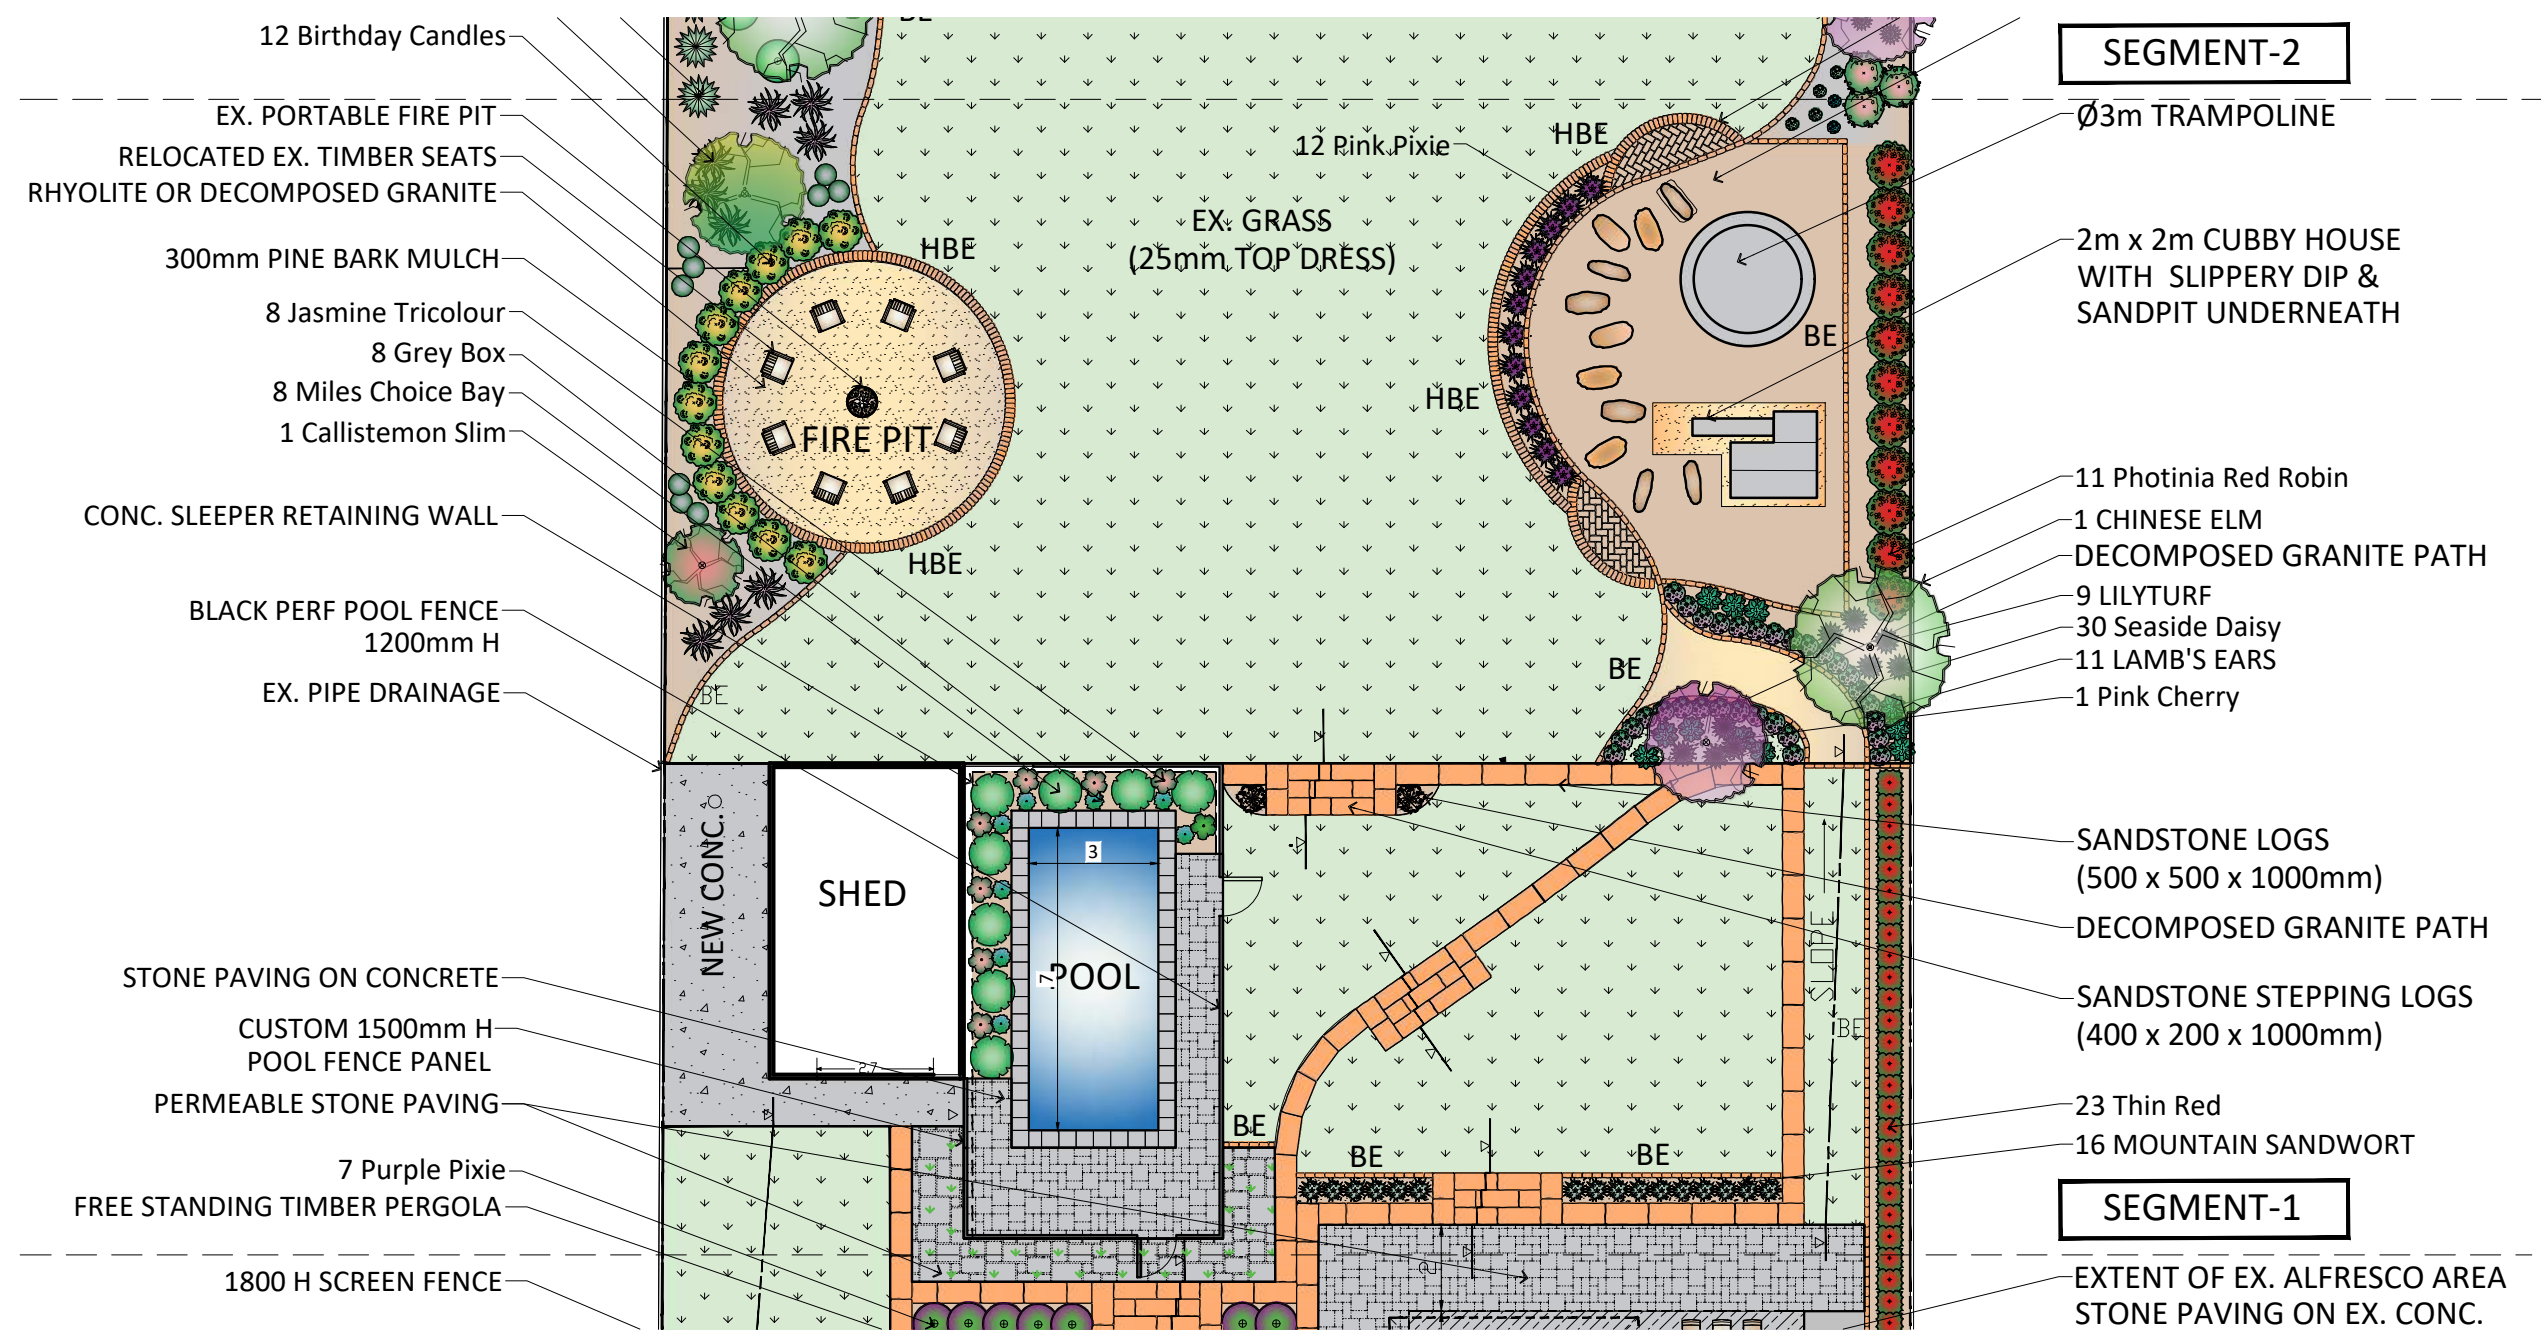

VERSION
A 09 DEC 23
B
C

FRONT YARD & BACKYARD DESIGN

DRAWING TITLE:

BLOW UP
SEGMENT-2

SHEET NO:
006
SHEET SIZE:
A3
SCALE:
1:175
DATE:
10 DEC 23
DESIGNER:
I.J.L
NORTH SIGN: