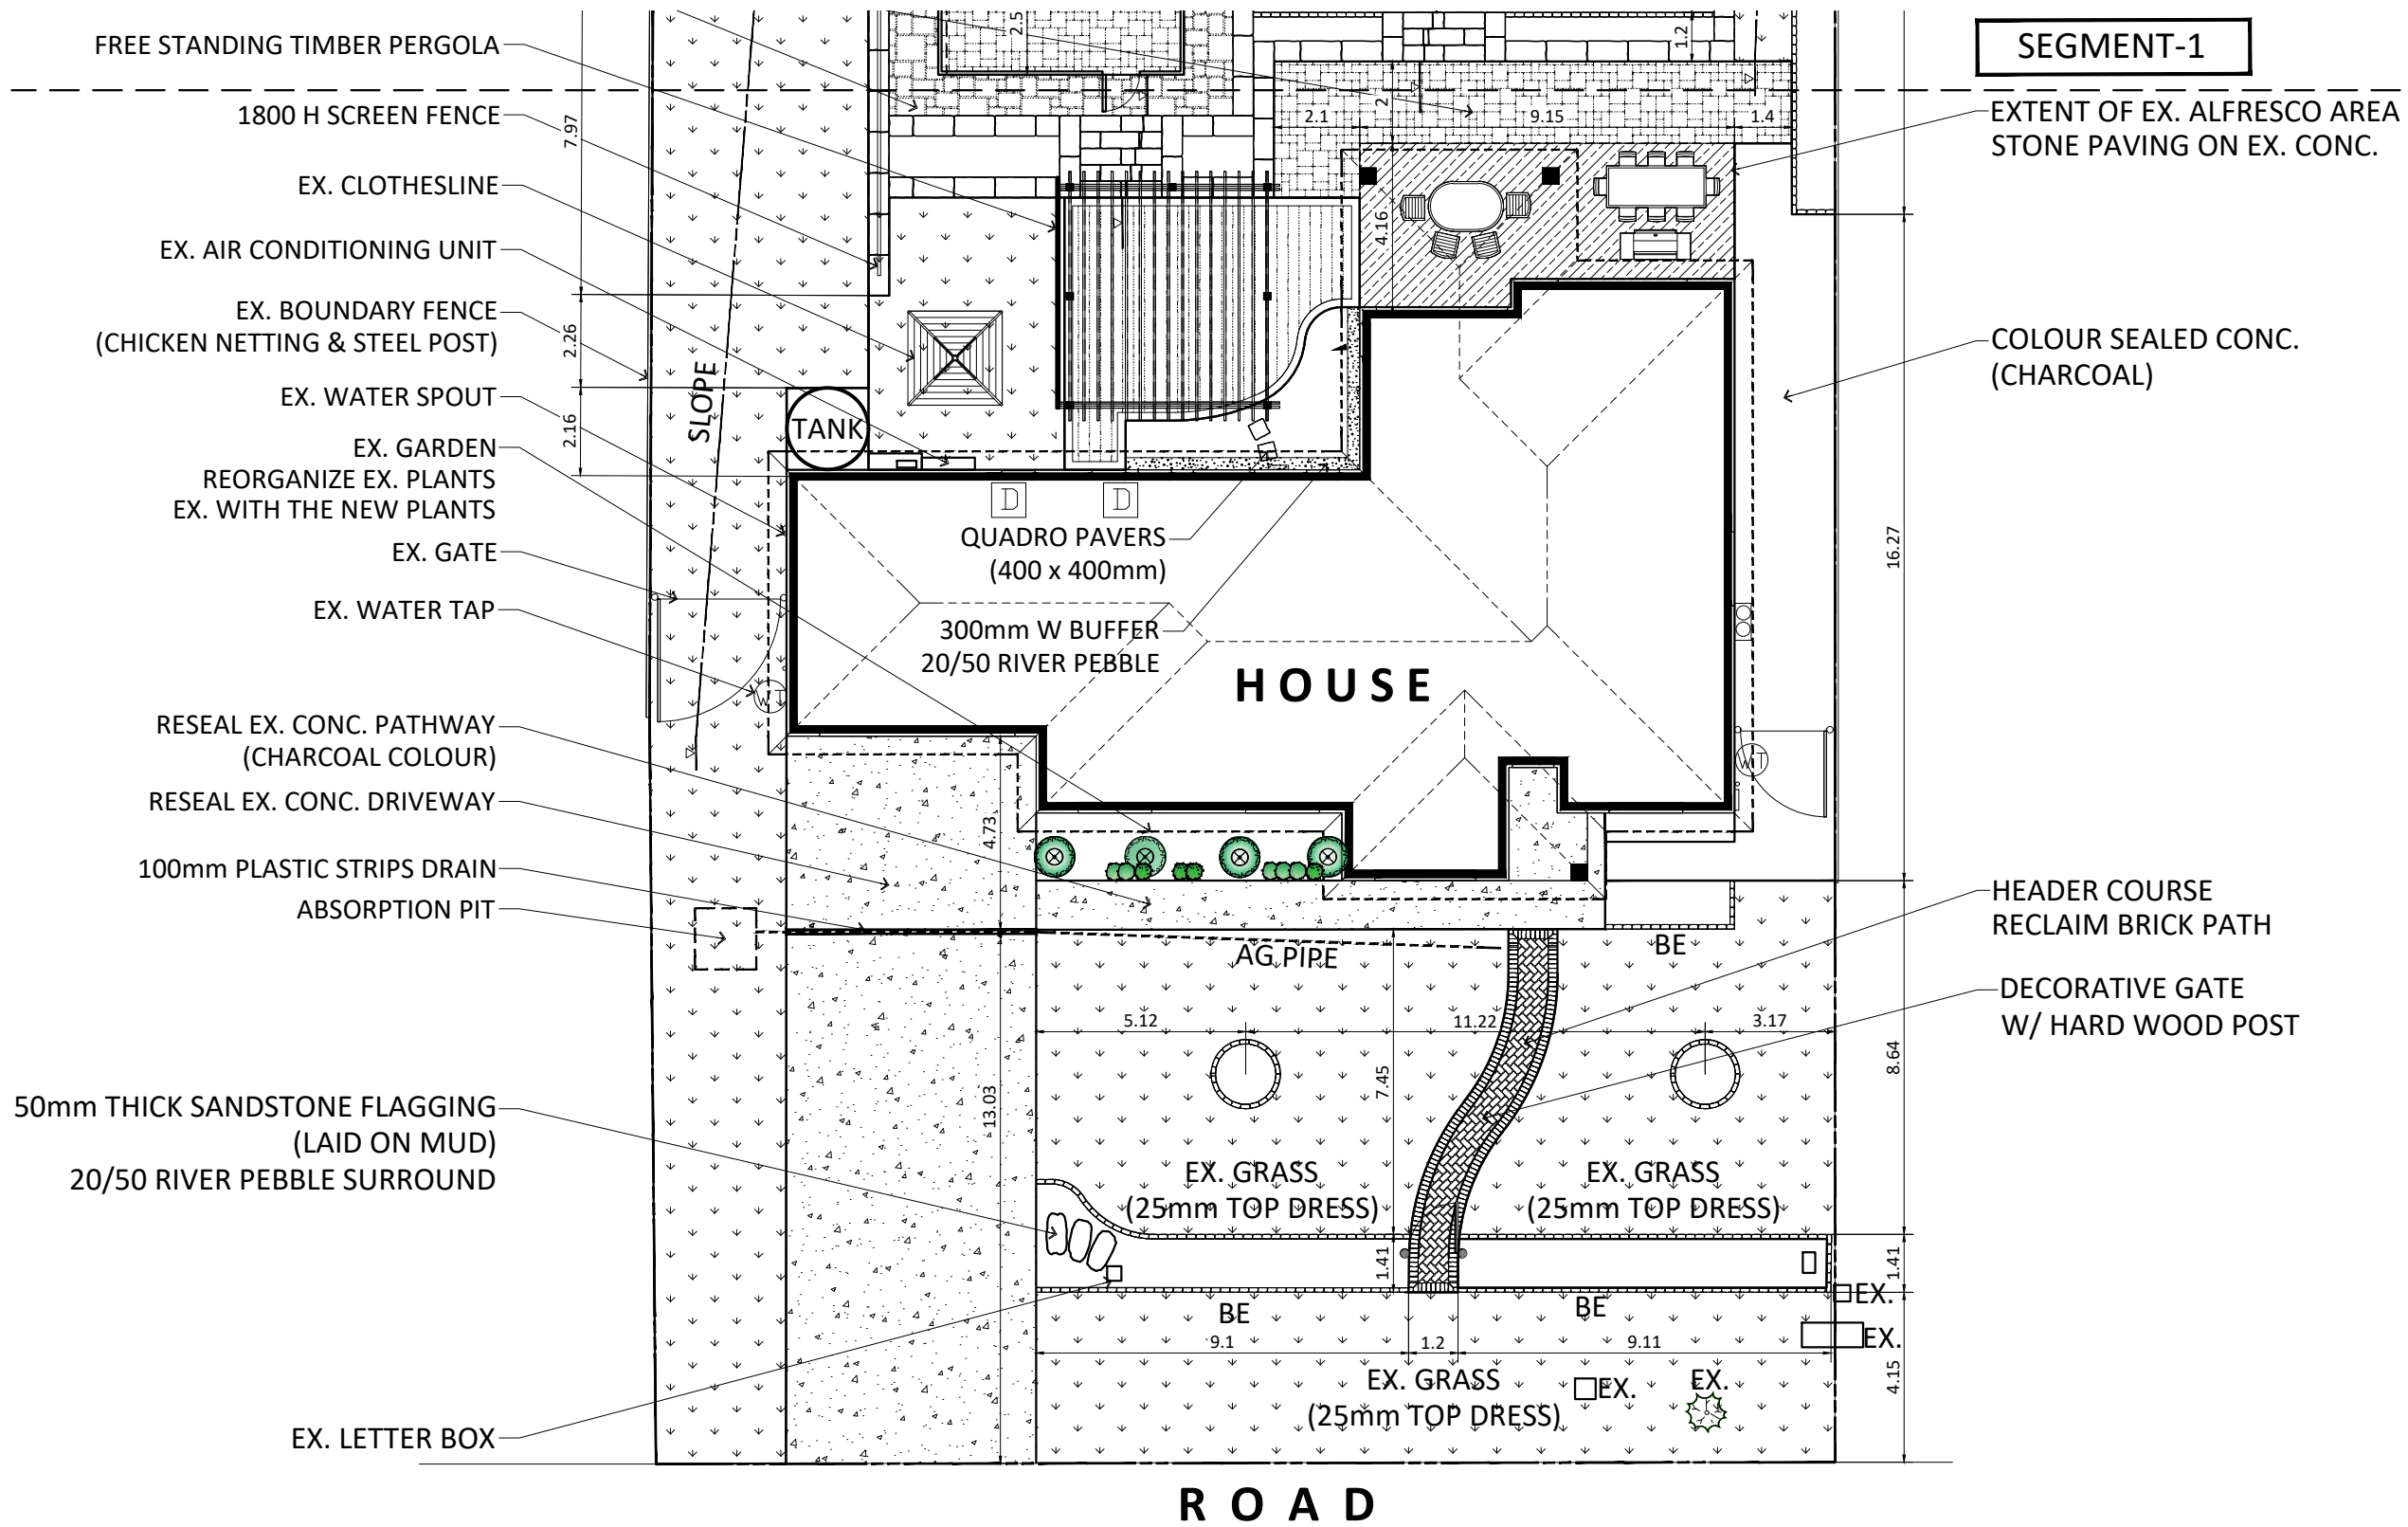

A3

SCALE:

1:175

DATE:

10 DEC 23

DESIGNER:

I.J.L

NORTH SIGN: