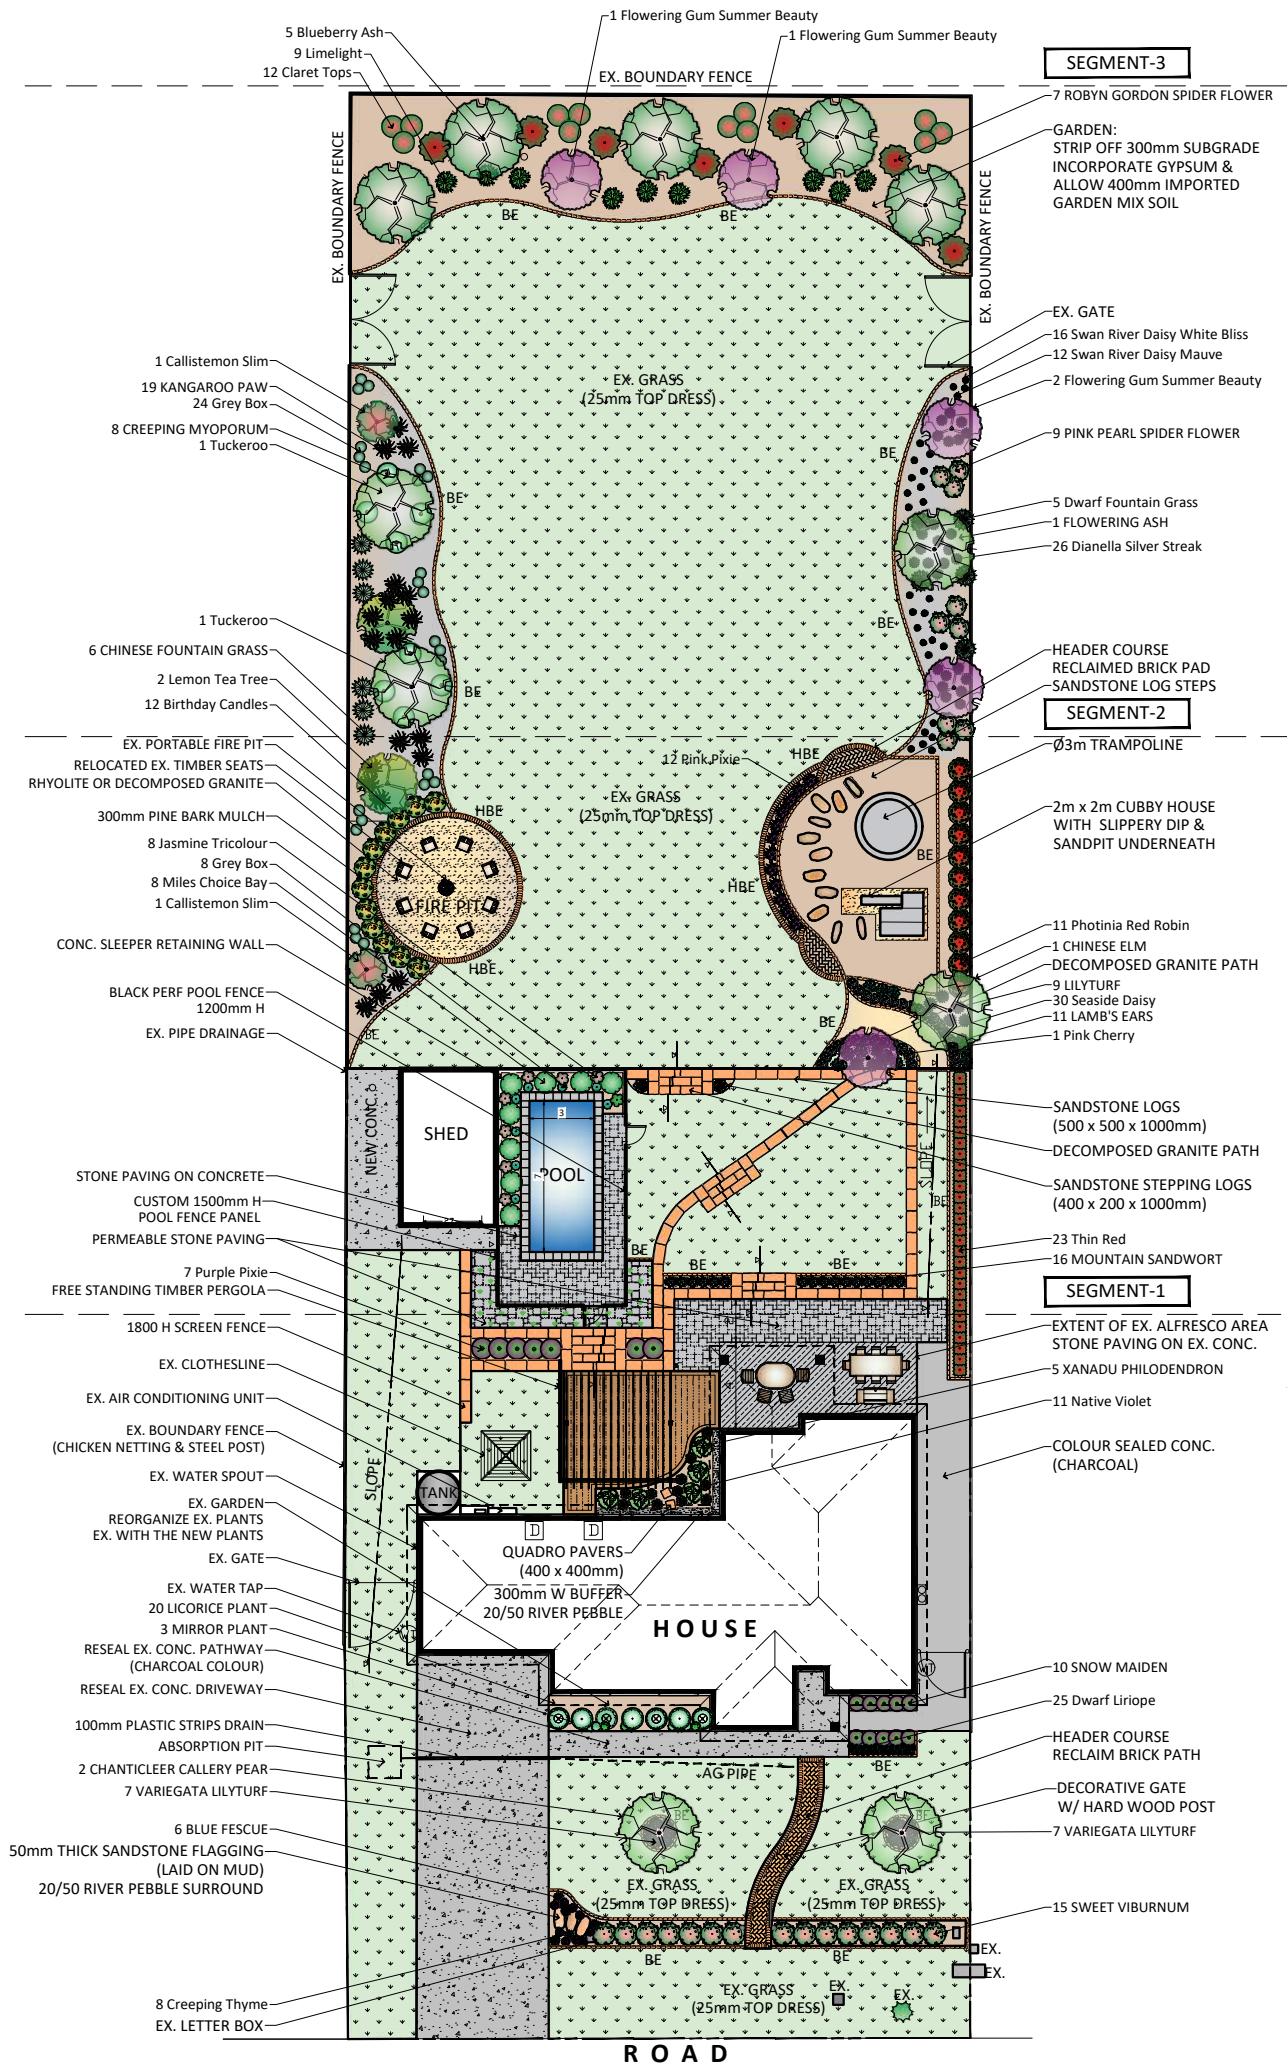

VERSION

A	09 DEC 23
B	
C	

FRONT YARD & BACKYARD DESIGN

DRAWING TITLE:

PROPOSED LANDSCAPE DESIGN

SHEET NO:
005

SHEET SIZE:
A3

SCALE:
1:350

DATE:
10 DEC 23

DESIGNER:
I.J.L

NORTH SIGN: